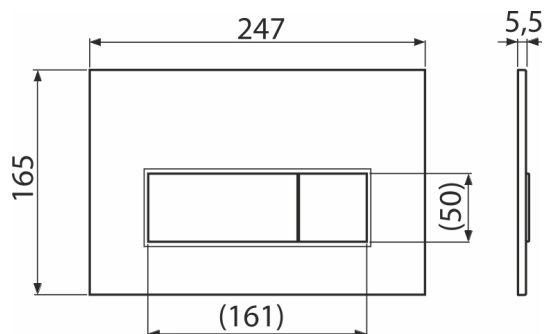

M572

Flush plate for pre-wall installation systems, chrome-matt

Application

For pre-wall installation systems and concealed WC cisterns

Features

- Double-acting mechanical flushing
- Compatible for all pre-wall installation systems and cisterns for building into solid walls Alca
- Material: plastic
- Surface finish: chrome-matt
- The flush plate thanks to its profile stands out only 5.5 mm above the tiles

Scope of supply

- Template for correct flush plate setup
- Flushing mechanism screws 2 pcs
- Flush plate
- Fixing frame of the flush plate
- Threaded frame clamp 2 pcs

Order number, Logistic information

Code	EAN	Weight (piece packing palett)	Dimensions (piece packing)	Quantity (packing palett)
M572	8595580558628	0,31 7,81 238,7 kg	250x170x36 595x395x245 mm	25 700 pcs

Warranty

2/2 years *

Technical specifications