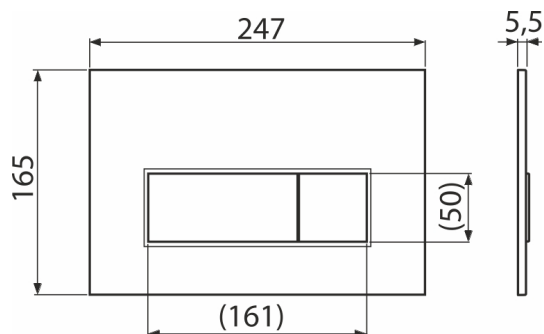

M578

Flush plate for pre-wall installation systems, black-matt

Application

For pre-wall installation systems and concealed WC cisterns

Features

- Double-acting mechanical flushing
- Compatible for all pre-wall installation systems and cisterns for building into solid walls Alca
- Material: plastic
- Surface finish: black-matt with antibacterial properties (ensured by the content of silver compounds)
- The flush plate thanks to its profile stands out only 5.5 mm above the tiles

Scope of supply

- Template for correct flush plate setup
- Flushing mechanism screws 2 pcs
- Flush plate
- Fixing frame of the flush plate
- Threaded frame clamp 2 pcs

Order number, Logistic information

| Code | EAN | Weight (piece packing palett) | Dimensions (piece packing) | Quantity (packing palett) |
|------|---------------|--------------------------------------|---------------------------------|--------------------------------|
| M578 | 8595580558642 | 0,36 8,91 269,5 kg | 250×170×36 595×395×245 mm | 25 700 pcs |