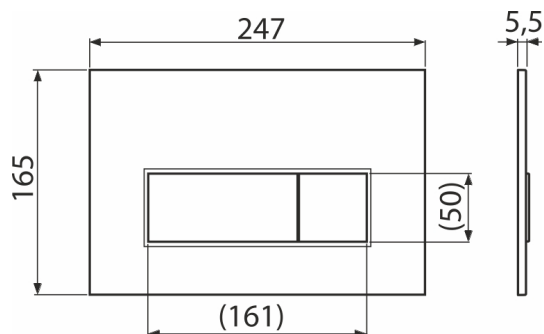

# M578

Flush plate for pre-wall installation systems, black-matt

### Order number, Logistic information

Code	EAN	Weight (piece   packing   palett)	Dimensions (piece   packing)	Quantity (packing   palett)
M578	8595580558642	0,36   8,91   269,5 kg	250×170×36   595×395×245 mm	25   700 pcs