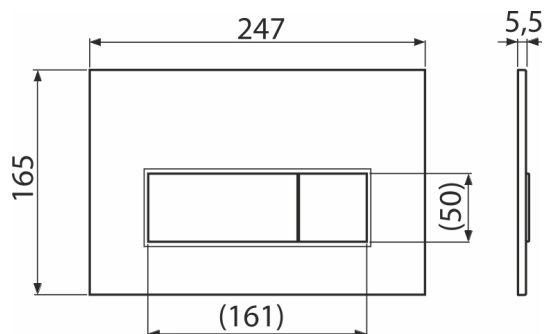

M578

Flush plate for pre-wall installation systems, black-matt

Application

For pre-wall installation systems and concealed WC cisterns

Features

- Double-acting mechanical flushing
- Compatible for all pre-wall installation systems and cisterns for building into solid walls Alca
- Material: plastic
- Surface finish: black-matt with antibacterial properties (ensured by the content of silver compounds)
- The flush plate thanks to its profile stands out only 5.5 mm above the tiles

Scope of supply

- Template for correct flush plate setup
- Flushing mechanism screws 2 pcs
- Flush plate
- Fixing frame of the flush plate
- Threaded frame clamp 2 pcs

Order number, Logistic information

Code	EAN	Weight (piece packing palett)	Dimensions (piece packing)	Quantity (packing palett)
M578	8595580558642	0,36 8,91 269,5 kg	250×170×36 595×395×245 mm	25 700 pcs

Warranty 2/2 years * Customs code 39269097