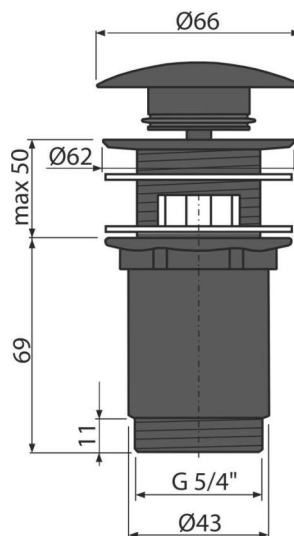

A392BLACK

Wash-basin CLICK/CLACK waste 5/4", metal with overflow, big plug black-matt

Application

For wash-basin with overflow

Features

- Long life CLICK/CLACK mechanism
- Material: metal with black-matt finish
- Easy clean trap – thanks to completely removable waste outlet
- Thread for connection to wash-basin trap 5/4"

Scope of supply

- Waste outlet wrench 5/4"
- Metal plug with black-matt surface finish
- Silicone gasket 2 pcs
- Shower waste body

Order number, Logistic information

Code	EAN	Weight (piece packing palett)	Dimensions (piece packing)	Quantity (packing palett)
A392BLACK	8595580558666	0,39 11,61 371,4 kg	150x75x75 390x300x240 mm	30 960 pcs

Warranty	Customs code	Norms
2/3 years *	84818019	EN 274

Technical specifications

- Thread 5/4"