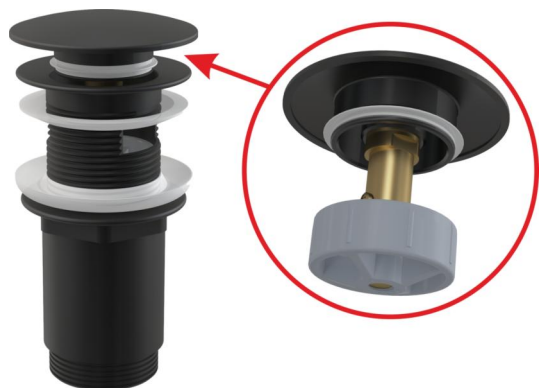

A392BLACK

Wash-basin CLICK/CLACK waste 5/4", metal with overflow, big plug black-matt

Application

For wash-basin with overflow

Features

- Long life CLICK/CLACK mechanism
- Material: metal with black-matt finish
- Easy clean trap – thanks to completely removable waste outlet
- Thread for connection to wash-basin trap 5/4"

Scope of supply

- Waste outlet wrench 5/4"
- Metal plug with black-matt surface finish
- Silicone gasket 2 pcs
- Shower waste body

Order number, Logistic information

Code	EAN	Weight (piece packing palett)	Dimensions (piece packing)	Quantity (packing palett)
A392BLACK	8595580558666	0,39 11,61 371,4 kg	150x75x75 390x300x240 mm	30 960 pcs