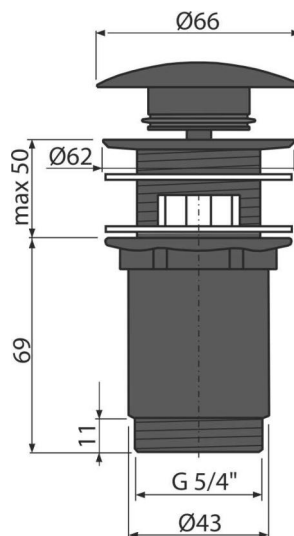

A392BLACK

Wash-basin CLICK/CLACK waste 5/4", metal with overflow, big plug black-matt

Application

For wash-basin with overflow

Features

- Long life CLICK/CLACK mechanism
- Material: metal with black-matt finish
- Easy clean trap – thanks to completely removable waste outlet
- Thread for connection to wash-basin trap 5/4"

Scope of supply

- Waste outlet wrench 5/4"
- Metal plug with black-matt surface finish
- Silicone gasket 2 pcs
- Shower waste body

Order number, Logistic information

Code	EAN	Weight (piece packing palett)	Dimensions (piece packing)	Quantity (packing palett)
A392BLACK	8595580558666	0,39 11,61 371,4 kg	150x75x75 390x300x240 mm	30 960 pcs

Warranty
2/3 years *

Norms
EN 274

Technical specifications

- Thread 5/4"