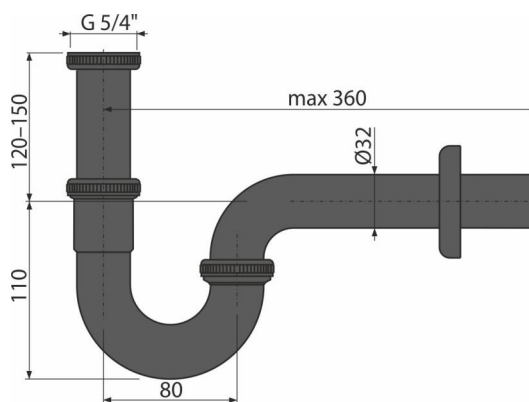

A4320BLACK

Wash-basin trap "U" DN32, with coupling nut 5/4", black-matt

Application

For wash-basin

Features

- Color: black-matt
- Material: brass with black-matt finish
- Connection to waste pipe $\varnothing 32$ mm
- High scratch resistance

Scope of supply

- Nut to connect wash-basin waste 5/4"
- Metal rosette
- Waste and trap body

Order number, Logistic information

Code	EAN	Weight (piece packing palett)	Dimensions (piece packing)	Quantity (packing palett)
A4320BLACK	8595580558680	0,57 11,40 202,4 kg	370×140×80 580×380×420 mm	20 320 pcs

Warranty

2/3 years *

Customs code

74182000

Norms

EN 274

Technical specifications

- Flow rate 36 l/min
- Thermal resistance 95 °C
- Odour trap 62 mm