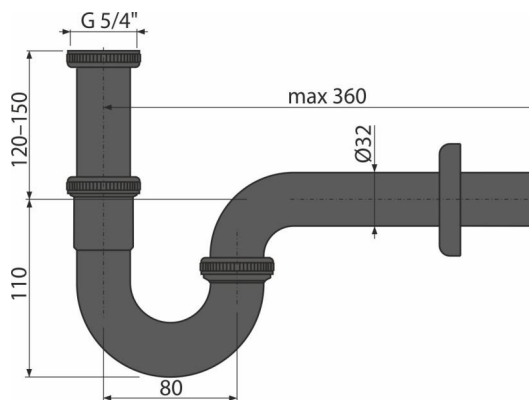

# A4320BLACK

Wash-basin trap "U" DN32, with coupling nut 5/4", black-matt

### Features

- Color: black-matt
- Material: brass with black-matt finish
- Connection to waste pipe  $\varnothing 32$  mm
- High scratch resistance

### Scope of supply

- Nut to connect wash-basin waste 5/4"
- Metal rosette
- Waste and trap body

### Technical specifications

- Flow rate 36 l/min
- Thermal resistance 95 °C
- Odour trap 62 mm