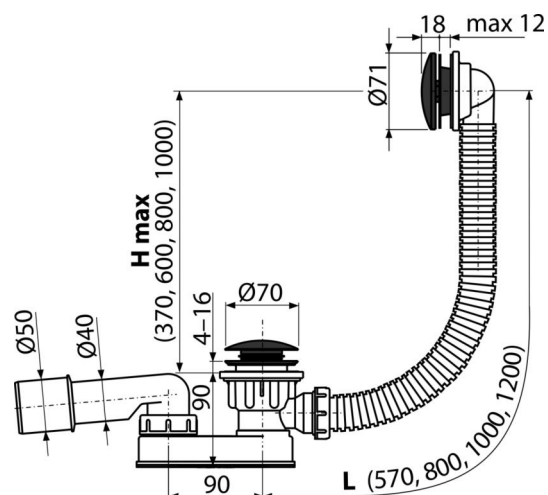

### Application

To drain the water from the bath to the waste  
For bathtubs with drain outlet Ø52 mm  
For standard size bathtubs

### Features

- Color: black-matt
- The length of the bathtub trap 57 cm
- Overflow flexi pipe
- Material: metal with black-matt finish
- Easy clean trap – thanks to completely removable waste outlet
- Reduced installation height
- Closing waste by CLICK/CLACK
- Bath waste and overflow system
- Wet odour trap with swivel elbow

### Order number, Logistic information

Code	EAN	Weight (piece   packing   palett)	Dimensions (piece   packing)	Quantity (packing   palett)
A507BLACK	8595580558697	0,64   12,88   226,1 kg	370×200×100   590×430×390 mm	20   320 pcs

### Technical specifications

- Resistance of odour trap against the pressure 588 Pa
- Flow rate 48,6 l/min
- Overflow flow rate 42 l/min
- Thermal resistance 95 °C
- Odour trap 50 mm