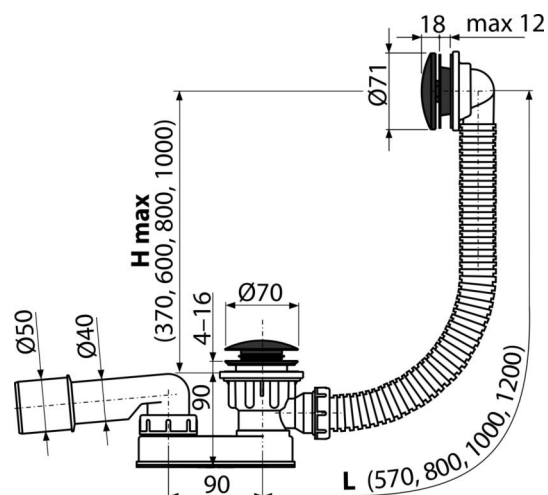

A507BLACK

Bath CLICK/CLACK waste and trap, black-matt

Application

To drain the water from the bath to the waste
For bathtubs with drain outlet Ø52 mm
For standard size bathtubs

Features

- Color: black-matt
- The length of the bathtub trap 57 cm
- Overflow flexi pipe
- Material: metal with black-matt finish
- Easy clean trap – thanks to completely removable waste outlet
- Reduced installation height
- Closing waste by CLICK/CLACK
- Bath waste and overflow system
- Wet odour trap with swivel elbow

Scope of supply

- Waste outlet wrench 6/4"
- Metal grid and overflow cover with black-matte finish
- Metal outlet with black-matt surface finish
- Metal plug with black-matt surface finish
- Assembly kit
- Waste and trap body with overflow
- Profiled seal
- Odour trap of polypropylene, thermally and chemically resistant

Order number, Logistic information

Code	EAN	Weight (piece packing palett)	Dimensions (piece packing)	Quantity (packing palett)
A507BLACK	8595580558697	0,64 12,88 226,1 kg	370×200×100 590×430×390 mm	20 320 pcs

Warranty

2/3 years *

Technical specifications

- Resistance of odour trap against the pressure 588 Pa
- Flow rate 48,6 l/min
- Overflow flow rate 42 l/min
- Thermal resistance 95 °C