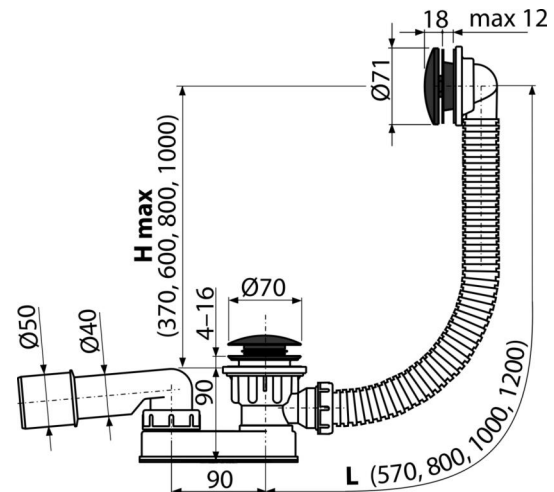

A507BLACK

Bath CLICK/CLACK waste and trap, black-matt

Application

To drain the water from the bath to the waste
For bathtubs with drain outlet Ø52 mm
For standard size bathtubs

Features

- Color: black-matt
- The length of the bathtub trap 57 cm
- Overflow flexi pipe
- Material: metal with black-matt finish
- Easy clean trap – thanks to completely removable waste outlet
- Reduced installation height
- Closing waste by CLICK/CLACK
- Bath waste and overflow system
- Wet odour trap with swivel elbow

Scope of supply

- Waste outlet wrench 6/4"
- Metal grid and overflow cover with black-matte finish
- Metal outlet with black-matt surface finish
- Metal plug with black-matt surface finish
- Assembly kit
- Waste and trap body with overflow
- Profiled seal
- Odour trap of polypropylene, thermally and chemically resistant

Order number, Logistic information

Code	EAN	Weight (piece packing palett)	Dimensions (piece packing)	Quantity (packing palett)
A507BLACK	8595580558697	0,64 12,88 226,1 kg	370×200×100 590×430×390 mm	20 320 pcs

Warranty 2/3 years * Customs code 39229000

Technical specifications

- Resistance of odour trap against the pressure 588 Pa
- Flow rate 48,6 l/min
- Overflow flow rate 42 l/min
- Thermal resistance 95 °C