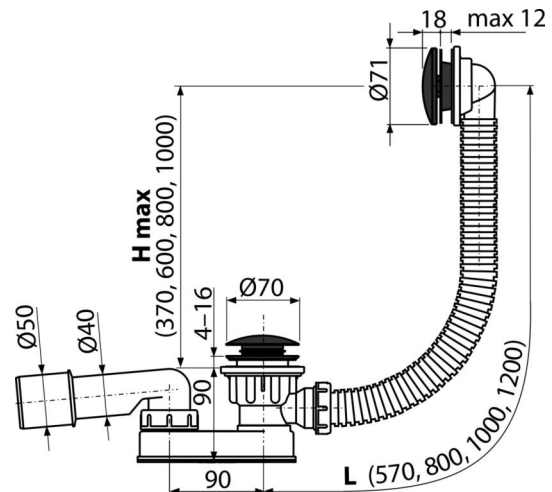

A507BLACK

Bath CLICK/CLACK waste and trap, black-matt

Application

To drain the water from the bath to the waste
For bathtubs with drain outlet Ø52 mm
For standard size bathtubs

Features

- Color: black-matt
- The length of the bathtub trap 57 cm
- Overflow flexi pipe
- Material: metal with black-matt finish
- Easy clean trap – thanks to completely removable waste outlet
- Reduced installation height
- Closing waste by CLICK/CLACK
- Bath waste and overflow system
- Wet odour trap with swivel elbow

Scope of supply

- Waste outlet wrench 6/4"
- Metal grid and overflow cover with black-matte finish
- Metal outlet with black-matt surface finish
- Metal plug with black-matt surface finish
- Assembly kit
- Waste and trap body with overflow
- Profiled seal
- Odour trap of polypropylene, thermally and chemically resistant

Order number, Logistic information

Code	EAN	Weight (piece packing palett)	Dimensions (piece packing)	Quantity (packing palett)
A507BLACK	8595580558697	0,64 12,88 226,1 kg	370×200×100 590×430×390 mm	20 320 pcs

Warranty 2/3 years * Customs code 39229000

Technical specifications

- Resistance of odour trap against the pressure 588 Pa
- Flow rate 48,6 l/min
- Overflow flow rate 42 l/min
- Thermal resistance 95 °C