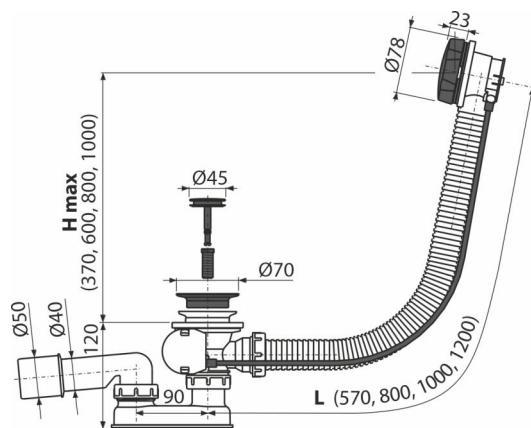

### Application

To drain the water from the bath to the waste  
For bathtubs with drain outlet Ø52 mm  
For standard size bathtubs

### Features

- Color: black-matt
- The length of the bathtub trap 57 cm
- Overflow flexi pipe
- Material: metal with black-matt finish
- Closing waste by pop-up mechanism
- Bath waste and overflow system
- Wet odour trap with swivel elbow

### Order number, Logistic information

Code	EAN	Weight (piece   packing   palett)	Dimensions (piece   packing)	Quantity (packing   palett)
A55BLACK	8595580558703	0,76   15,20   263,2 kg	380x85x145   595x435x395 mm	20   320 pcs

### Technical specifications

- Resistance of odour trap against the pressure 588 Pa
- Flow rate 51,6 l/min
- Overflow flow rate 42 l/min
- Thermal resistance 95 °C
- Odour trap 50 mm