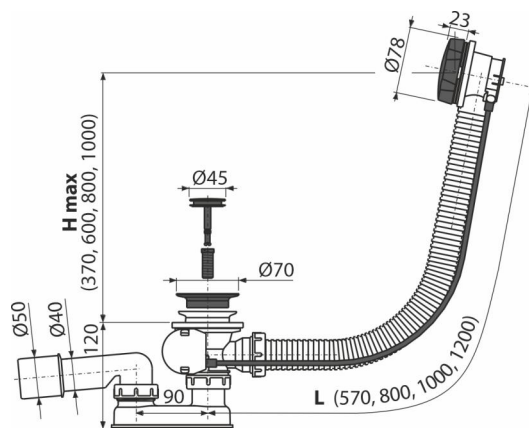

### Application

To drain the water from the bath to the waste  
For bathtubs with drain outlet Ø52 mm  
For standard size bathtubs

### Features

- Color: black-matt
- The length of the bathtub trap 57 cm
- Overflow flexi pipe
- Material: metal with black-matt finish
- Closing waste by pop-up mechanism
- Bath waste and overflow system
- Wet odour trap with swivel elbow

### Order number, Logistic information

Code	EAN	Weight (piece   packing   palett)	Dimensions (piece   packing)	Quantity (packing   palett)
A55BLACK	8595580558703	0,76   15,20   263,2 kg	380x85x145   595x435x395 mm	20   320 pcs

### Technical specifications

- Resistance of odour trap against the pressure 588 Pa
- Flow rate 51,6 l/min
- Overflow flow rate 42 l/min
- Thermal resistance 95 °C
- Odour trap 50 mm