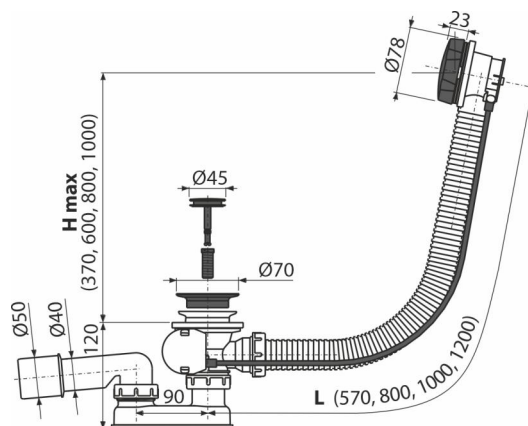

### Application

To drain the water from the bath to the waste  
For bathtubs with drain outlet Ø52 mm  
For standard size bathtubs

### Features

- Color: black-matt
- The length of the bathtub trap 120 cm
- Overflow flexi pipe
- Material: metal with black-matt finish
- Closing waste by pop-up mechanism
- Bath waste and overflow system
- Wet odour trap with swivel elbow

### Order number, Logistic information

Code	EAN	Weight (piece   packing   palett)	Dimensions (piece   packing)	Quantity (packing   palett)
A55BLACK-120	8595580558727	120 mm 0,87   17,34   297,5 kg	380x85x145   595x435x395 mm	20   320 pcs

### Technical specifications

- Resistance of odour trap against the pressure 588 Pa
- Flow rate 51,6 l/min
- Overflow flow rate 42 l/min
- Thermal resistance 95 °C
- Odour trap 50 mm