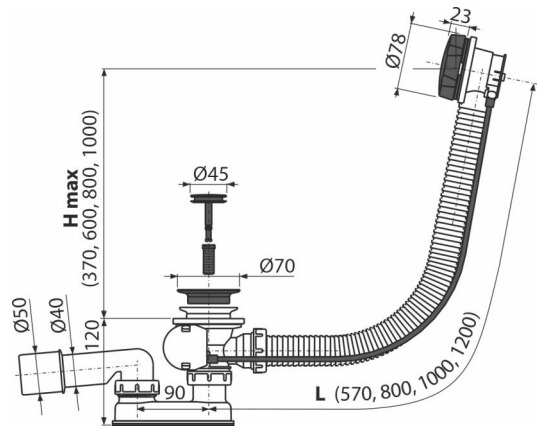

### Application

To drain the water from the bath to the waste  
For bathtubs with drain outlet Ø52 mm  
For standard size bathtubs

### Features

- Color: black-matt
- The length of the bathtub trap 120 cm
- Overflow flexi pipe
- Material: metal with black-matt finish
- Closing waste by pop-up mechanism
- Bath waste and overflow system
- Wet odour trap with swivel elbow

### Order number, Logistic information

Code	EAN	Weight (piece   packing   palett)	Dimensions (piece   packing)	Quantity (packing   palett)
A55BLACK-120	8595580558727	120 mm 0,87   17,34   297,5 kg	380x85x145   595x435x395 mm	20   320 pcs

### Technical specifications

- Resistance of odour trap against the pressure 588 Pa
- Flow rate 51,6 l/min
- Overflow flow rate 42 l/min
- Thermal resistance 95 °C
- Odour trap 50 mm