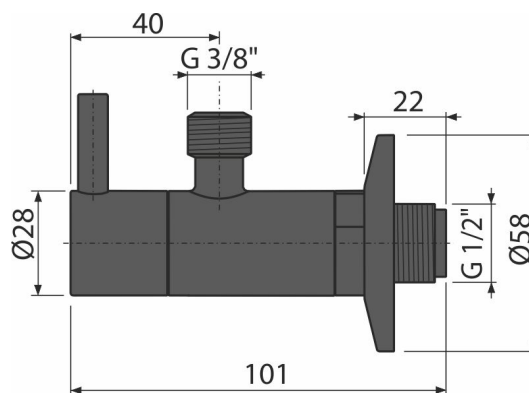

ARV001-BLACK

Angle valve with a filter 1/2"x3/8", black-matt

Application

For installation on plaster
For the connection of deck mounted faucet

Features

- Color: black-matt
- Design compatible with wash-basin trap A400
- Round design
- Material: metal with black-matt finish
- Includes dirt filter

Scope of supply

- Metal rosette
- Valve

Order number, Logistic information

Code	EAN	Weight (piece packing palett)	Dimensions (piece packing)	Quantity (packing palett)
ARV001-BLACK	8595580558741	0,31 18,87 548,4 kg	150x45x65 390x240x300 mm	60 1680 pcs

Warranty 2/3 years * **Customs code** 84818019

Technical specifications

- Hose connector G 3/8 "
- Thread G 1/2 "