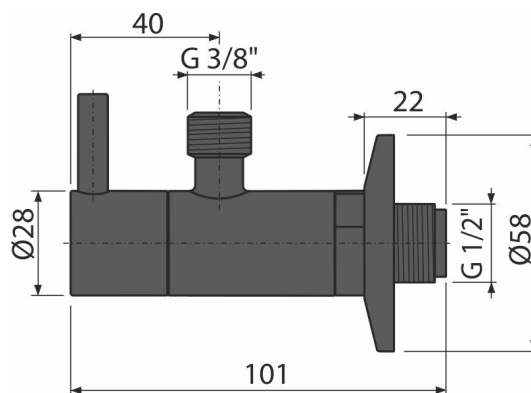

ARV001-BLACK

Angle valve with a filter 1/2"x3/8", black-matt

Application

For installation on plaster
For the connection of deck mounted faucet

Features

- Color: black-matt
- Design compatible with wash-basin trap A400
- Round design
- Material: metal with black-matt finish
- Includes dirt filter

Scope of supply

- Metal rosette
- Valve

Order number, Logistic information

Code	EAN	Weight (piece packing palett)	Dimensions (piece packing)	Quantity (packing palett)
ARV001-BLACK	8595580558741	0,31 18,87 548,4 kg	150x45x65 390x240x300 mm	60 1680 pcs

Warranty 2/3 years * **Customs code** 84818019

Technical specifications

- Hose connector G 3/8 "
- Thread G 1/2 "