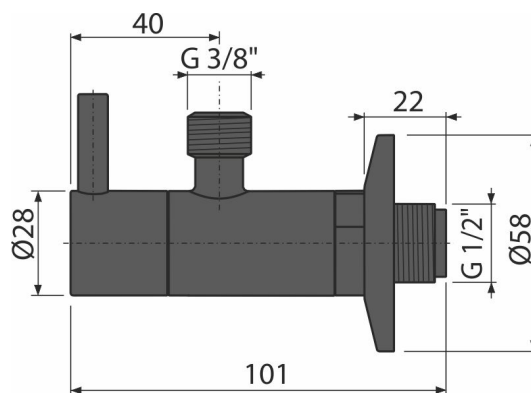

ARV001-BLACK

Angle valve with a filter 1/2"x3/8", black-matt

Application

For installation on plaster
For the connection of deck mounted faucet

Features

- Color: black-matt
- Design compatible with wash-basin trap A400
- Round design
- Material: metal with black-matt finish
- Includes dirt filter

Scope of supply

- Metal rosette
- Valve

Order number, Logistic information

| Code | EAN | Weight (piece packing palett) | Dimensions (piece packing) | Quantity (packing palett) |
|--------------|---------------|--------------------------------------|---------------------------------|--------------------------------|
| ARV001-BLACK | 8595580558741 | 0,31 18,87 548,4 kg | 150x45x65 390x240x300 mm | 60 1680 pcs |

Warranty

2/3 years *

Technical specifications

- Hose connector G 3/8 "
- Thread G 1/2 "