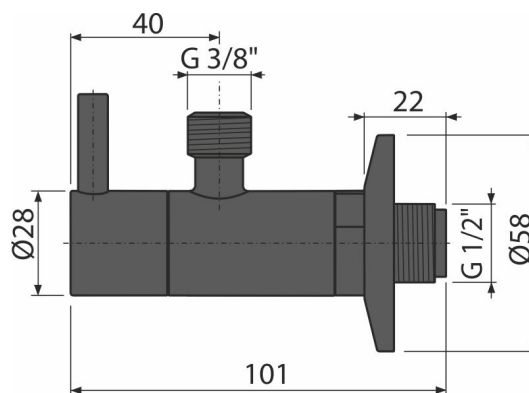

# ARV001-BLACK

Angle valve with a filter 1/2"x3/8", black-matt

### Application

For installation on plaster  
For the connection of deck mounted faucet

### Order number, Logistic information

Code	EAN	Weight (piece   packing   palett)	Dimensions (piece   packing)	Quantity (packing   palett)
ARV001-BLACK	8595580558741	0,31   18,87   548,4 kg	150x45x65   390x240x300 mm	60   1680 pcs

### Technical specifications

- Hose connector G 3/8 "
- Thread G 1/2 "