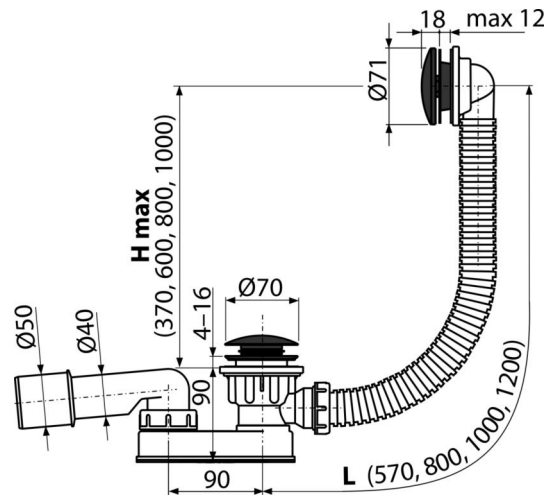

A507BLACK-80

Bath CLICK/CLACK waste and trap, black-matt

Application

To drain the water from the bath to the waste
For bathtubs with drain outlet Ø52 mm
For standard size bathtubs

Features

- Color: black-matt
- The length of the bathtub trap 80 cm
- Overflow flexi pipe
- Material: metal with black-matt finish
- Easy clean trap – thanks to completely removable waste outlet
- Reduced installation height
- Closing waste by CLICK/CLACK
- Bath waste and overflow system
- Wet odour trap with swivel elbow

Scope of supply

- Metal grid and overflow cover with black-matte finish
- Metal outlet with black-matt surface finish
- Metal plug with black-matt surface finish
- Assembly kit
- Waste and trap body with overflow
- Profiled seal
- Odour trap of polypropylene, thermally and chemically resistant

Order number, Logistic information

Code	EAN	Weight (piece packing palett)	Dimensions (piece packing)	Quantity (packing palett)
A507BLACK-80	8595580558765	80 mm 0,65 13,08 229,3 kg	370x100x200 595x435x395 mm	20 320 pcs

Warranty 2/3 years * Customs code 39229000 Norms EN 274

Technical specifications

- Resistance of odour trap against the pressure 588 Pa
- Flow rate 48,6 l/min
- Overflow flow rate 42 l/min
- Thermal resistance 95 °C
- Odour trap 50 mm