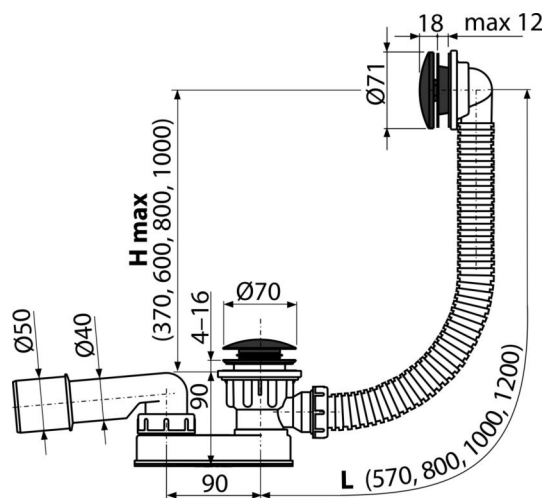

## Application

To drain the water from the bath to the waste  
For bathtubs with drain outlet Ø52 mm  
For standard size bathtubs

## Features

- Color: black-matt
- The length of the bathtub trap 80 cm
- Overflow flexi pipe
- Material: metal with black-matt finish
- Easy clean trap – thanks to completely removable waste outlet
- Reduced installation height
- Closing waste by CLICK/CLACK
- Bath waste and overflow system
- Wet odour trap with swivel elbow

## Order number, Logistic information

Code	EAN	Weight (piece   packing   palett)	Dimensions (piece   packing)	Quantity (packing   palett)
A507BLACK-80	8595580558765	80 mm 0,65   13,08   229,3 kg	370x100x200   595x435x395 mm	20   320 pcs

## Technical specifications

- Resistance of odour trap against the pressure 588 Pa
- Flow rate 48,6 l/min
- Overflow flow rate 42 l/min
- Thermal resistance 95 °C