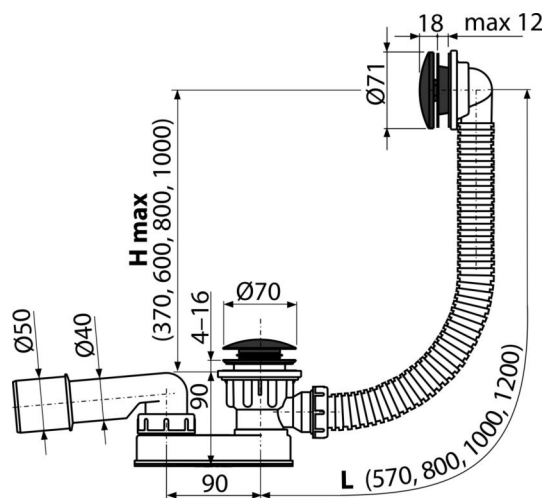

### Application

To drain the water from the bath to the waste  
For bathtubs with drain outlet Ø52 mm  
For standard size bathtubs

### Features

- Color: black-matt
- The length of the bathtub trap 80 cm
- Overflow flexi pipe
- Material: metal with black-matt finish
- Easy clean trap – thanks to completely removable waste outlet
- Reduced installation height
- Closing waste by CLICK/CLACK
- Bath waste and overflow system
- Wet odour trap with swivel elbow

### Order number, Logistic information

Code	EAN	Weight (piece   packing   palett)	Dimensions (piece   packing)	Quantity (packing   palett)
A507BLACK-80	8595580558765	80 mm 0,65   13,08   229,3 kg	370x100x200   595x435x395 mm	20   320 pcs

### Technical specifications

- Resistance of odour trap against the pressure 588 Pa
- Flow rate 48,6 l/min
- Overflow flow rate 42 l/min
- Thermal resistance 95 °C