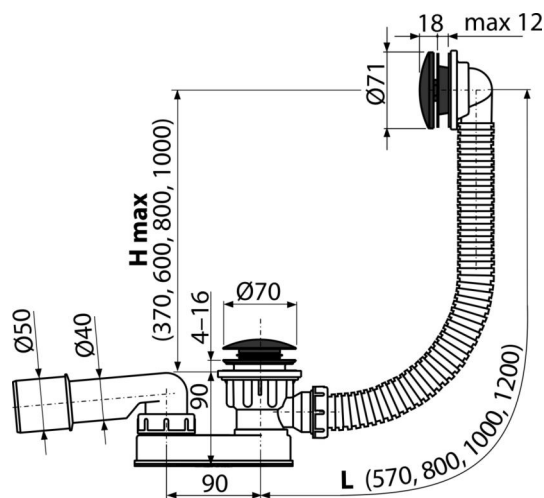

A507BLACK-80

Bath CLICK/CLACK waste and trap, black-matt

Application

To drain the water from the bath to the waste
For bathtubs with drain outlet Ø52 mm
For standard size bathtubs

Features

- Color: black-matt
- The length of the bathtub trap 80 cm
- Overflow flexi pipe
- Material: metal with black-matt finish
- Easy clean trap – thanks to completely removable waste outlet
- Reduced installation height
- Closing waste by CLICK/CLACK
- Bath waste and overflow system
- Wet odour trap with swivel elbow

Scope of supply

- Metal grid and overflow cover with black-matte finish
- Metal outlet with black-matt surface finish
- Metal plug with black-matt surface finish
- Assembly kit
- Waste and trap body with overflow
- Profiled seal
- Odour trap of polypropylene, thermally and chemically resistant

Order number, Logistic information

Code	EAN	Weight (piece packing palett)	Dimensions (piece packing)	Quantity (packing palett)
A507BLACK-80	8595580558765	80 mm 0,65 13,08 229,3 kg	370x100x200 595x435x395 mm	20 320 pcs

Warranty 2/3 years * Customs code 39229000

Technical specifications

- Resistance of odour trap against the pressure 588 Pa
- Flow rate 48,6 l/min
- Overflow flow rate 42 l/min
- Thermal resistance 95 °C