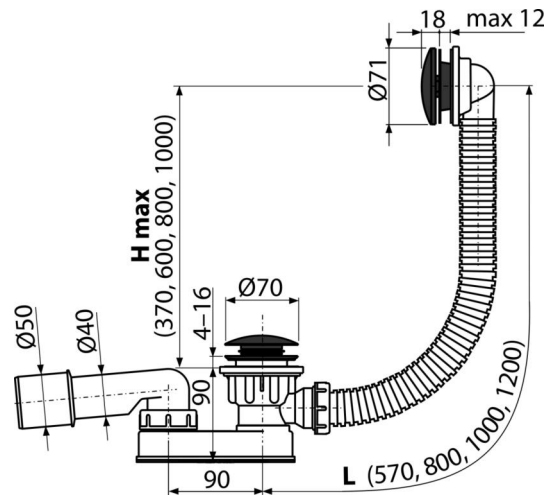

## Application

To drain the water from the bath to the waste  
For bathtubs with drain outlet Ø52 mm  
For standard size bathtubs

## Features

- Color: black-matt
- The length of the bathtub trap 120 cm
- Overflow flexi pipe
- Material: metal with black-matt finish
- Easy clean trap – thanks to completely removable waste outlet
- Reduced installation height
- Closing waste by CLICK/CLACK
- Bath waste and overflow system
- Wet odour trap with swivel elbow

## Order number, Logistic information

Code	EAN	Weight (piece   packing   palett)	Dimensions (piece   packing)	Quantity (packing   palett)
A507BLACK-120	8595580558772	120 mm 0,68   8,12   149,9 kg	370x200x100   595x435x395 mm	12   192 pcs

## Technical specifications

- Resistance of odour trap against the pressure 588 Pa
- Flow rate 48,6 l/min
- Overflow flow rate 42 l/min
- Thermal resistance 95 °C