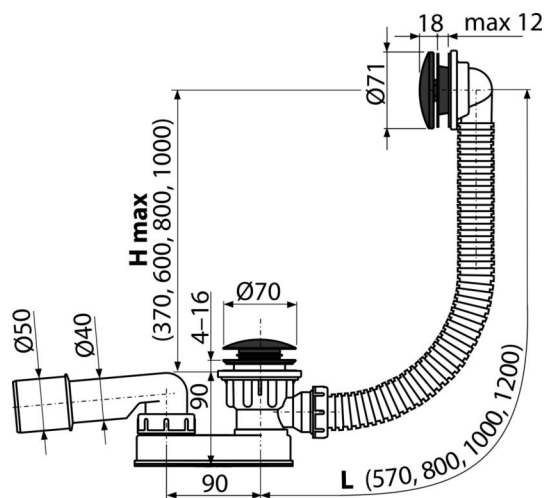

A507BLACK-120

Bath CLICK/CLACK waste and trap, black-matt

Application

To drain the water from the bath to the waste
For bathtubs with drain outlet Ø52 mm
For standard size bathtubs

Features

- Color: black-matt
- The length of the bathtub trap 120 cm
- Overflow flexi pipe
- Material: metal with black-matt finish
- Easy clean trap – thanks to completely removable waste outlet
- Reduced installation height
- Closing waste by CLICK/CLACK
- Bath waste and overflow system
- Wet odour trap with swivel elbow

Scope of supply

- Metal grid and overflow cover with black-matte finish
- Metal outlet with black-matt surface finish
- Metal plug with black-matt surface finish
- Assembly kit
- Waste and trap body with overflow
- Profiled seal
- Odour trap of polypropylene, thermally and chemically resistant

Order number, Logistic information

Code	EAN	Weight (piece packing palett)	Dimensions (piece packing)	Quantity (packing palett)
A507BLACK-120	8595580558772	120 mm 0,68 8,12 149,9 kg	370x200x100 595x435x395 mm	12 192 pcs

Warranty 2/3 years * Customs code 39229000

Technical specifications

- Resistance of odour trap against the pressure 588 Pa
- Flow rate 48,6 l/min
- Overflow flow rate 42 l/min
- Thermal resistance 95 °C