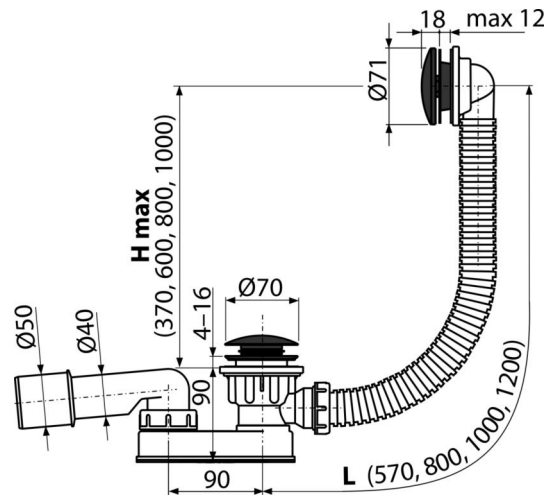

A507BLACK-120

Bath CLICK/CLACK waste and trap, black-matt

Application

To drain the water from the bath to the waste
For bathtubs with drain outlet Ø52 mm
For standard size bathtubs

Features

- Color: black-matt
- The length of the bathtub trap 120 cm
- Overflow flexi pipe
- Material: metal with black-matt finish
- Easy clean trap – thanks to completely removable waste outlet
- Reduced installation height
- Closing waste by CLICK/CLACK
- Bath waste and overflow system
- Wet odour trap with swivel elbow

Scope of supply

- Metal grid and overflow cover with black-matte finish
- Metal outlet with black-matt surface finish
- Metal plug with black-matt surface finish
- Assembly kit
- Waste and trap body with overflow
- Profiled seal
- Odour trap of polypropylene, thermally and chemically resistant

Order number, Logistic information

Code	EAN	Weight (piece packing palett)	Dimensions (piece packing)	Quantity (packing palett)
A507BLACK-120	8595580558772	120 mm 0,68 8,12 149,9 kg	370x200x100 595x435x395 mm	12 192 pcs

Warranty 2/3 years * Customs code 39229000 Norms EN 274

Technical specifications

- Resistance of odour trap against the pressure 588 Pa
- Flow rate 48,6 l/min
- Overflow flow rate 42 l/min
- Thermal resistance 95 °C
- Odour trap 50 mm