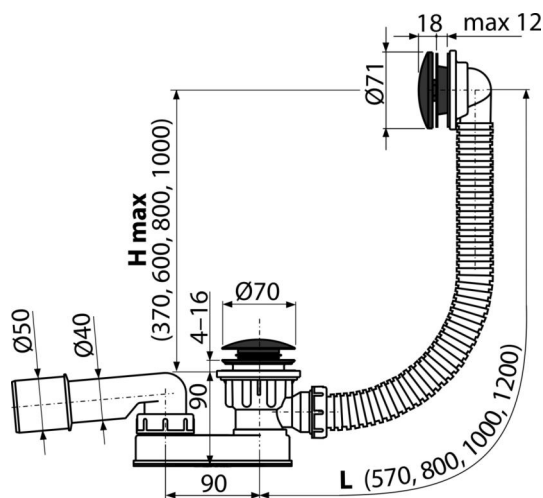

A507BLACK-100

Bath CLICK/CLACK waste and trap, black-matt

Application

To drain the water from the bath to the waste
For bathtubs with drain outlet Ø52 mm
For standard size bathtubs

Features

- Color: black-matt
- The length of the bathtub trap 100 cm
- Overflow flexi pipe
- Material: metal with black-matt finish
- Easy clean trap – thanks to completely removable waste outlet
- Reduced installation height
- Closing waste by CLICK/CLACK
- Bath waste and overflow system
- Wet odour trap with swivel elbow

Scope of supply

- Metal grid and overflow cover with black-matte finish
- Metal outlet with black-matt surface finish
- Metal plug with black-matt surface finish
- Assembly kit
- Waste and trap body with overflow
- Profiled seal
- Odour trap of polypropylene, thermally and chemically resistant

Order number, Logistic information

Code	EAN	Weight (piece packing palett)	Dimensions (piece packing)	Quantity (packing palett)
A507BLACK-100	8595580558789	100 mm 0,67 8,04 - kg	370x200x100 595x435x395 mm	12 - pc

Warranty 2/3 years * Customs code 39229000

Technical specifications

- Resistance of odour trap against the pressure 588 Pa
- Flow rate 48,6 l/min
- Overflow flow rate 42 l/min
- Thermal resistance 95 °C