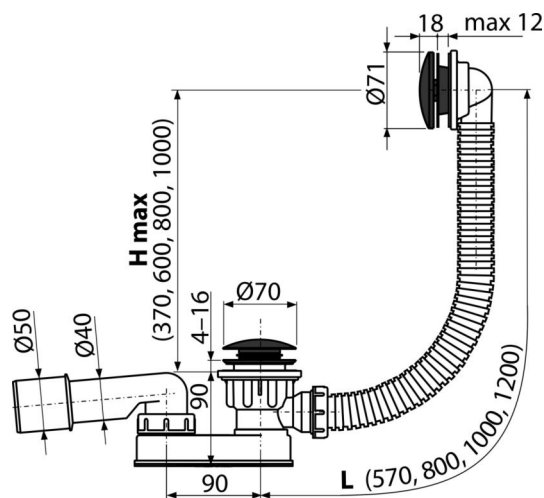

A507BLACK-100

Bath CLICK/CLACK waste and trap, black-matt

Application

To drain the water from the bath to the waste
For bathtubs with drain outlet Ø52 mm
For standard size bathtubs

Features

- Color: black-matt
- The length of the bathtub trap 100 cm
- Overflow flexi pipe
- Material: metal with black-matt finish
- Easy clean trap – thanks to completely removable waste outlet
- Reduced installation height
- Closing waste by CLICK/CLACK
- Bath waste and overflow system
- Wet odour trap with swivel elbow

Scope of supply

- Metal grid and overflow cover with black-matte finish
- Metal outlet with black-matt surface finish
- Metal plug with black-matt surface finish
- Assembly kit
- Waste and trap body with overflow
- Profiled seal
- Odour trap of polypropylene, thermally and chemically resistant

Order number, Logistic information

Code	EAN	Weight (piece packing palett)	Dimensions (piece packing)	Quantity (packing palett)
A507BLACK-100	8595580558789	100 mm 0,67 8,04 - kg	370x200x100 595x435x395 mm	12 - pc

Warranty

2/3 years *

Technical specifications

- Resistance of odour trap against the pressure 588 Pa
- Flow rate 48,6 l/min
- Overflow flow rate 42 l/min
- Thermal resistance 95 °C