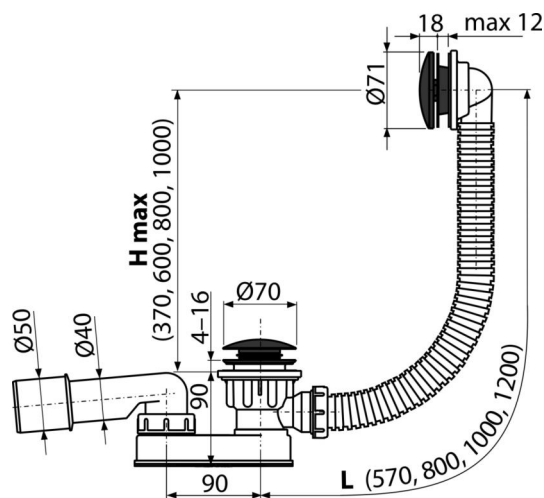

## Application

To drain the water from the bath to the waste  
For bathtubs with drain outlet Ø52 mm  
For standard size bathtubs

## Features

- Color: black-matt
- The length of the bathtub trap 100 cm
- Overflow flexi pipe
- Material: metal with black-matt finish
- Easy clean trap – thanks to completely removable waste outlet
- Reduced installation height
- Closing waste by CLICK/CLACK
- Bath waste and overflow system
- Wet odour trap with swivel elbow

## Order number, Logistic information

Code	EAN	Weight (piece   packing   palett)	Dimensions (piece   packing)	Quantity (packing   palett)
A507BLACK-100	8595580558789	100 mm 0,67   8,04   - kg	370x200x100   595x435x395 mm	12   - pc

## Technical specifications

- Resistance of odour trap against the pressure 588 Pa
- Flow rate 48,6 l/min
- Overflow flow rate 42 l/min
- Thermal resistance 95 °C