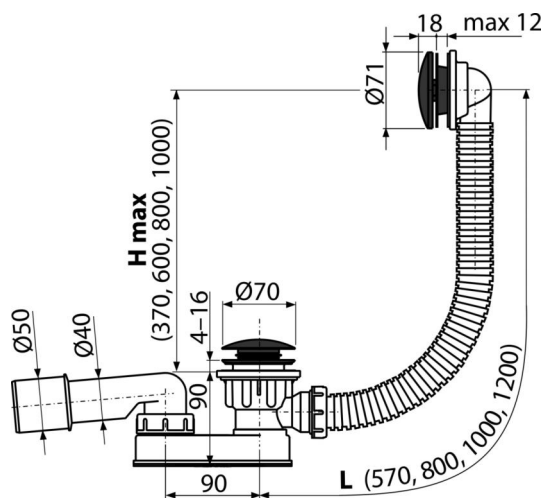

## Application

To drain the water from the bath to the waste  
For bathtubs with drain outlet Ø52 mm  
For standard size bathtubs

## Features

- Color: black-matt
- The length of the bathtub trap 100 cm
- Overflow flexi pipe
- Material: metal with black-matt finish
- Easy clean trap – thanks to completely removable waste outlet
- Reduced installation height
- Closing waste by CLICK/CLACK
- Bath waste and overflow system
- Wet odour trap with swivel elbow

## Order number, Logistic information

Code	EAN	Weight (piece   packing   palett)	Dimensions (piece   packing)	Quantity (packing   palett)
A507BLACK-100	8595580558789	100 mm 0,67   8,04   - kg	370x200x100   595x435x395 mm	12   - pc

## Technical specifications

- Resistance of odour trap against the pressure 588 Pa
- Flow rate 48,6 l/min
- Overflow flow rate 42 l/min
- Thermal resistance 95 °C
- Odour trap 50 mm