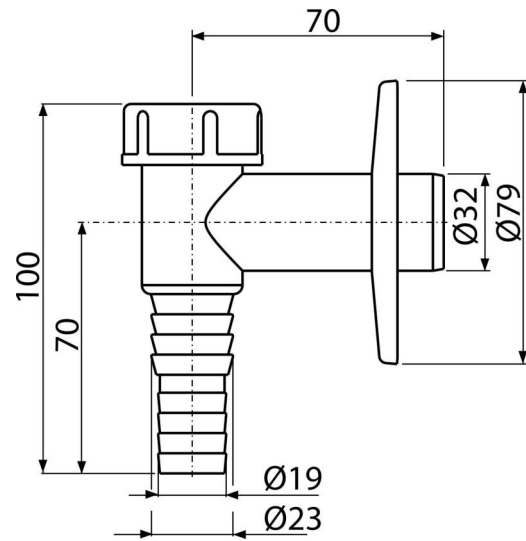

CPS2

External washing machine trap, white

Application

To connect the washing machine or dishwasher

Features

- Material: ABS
- Hose connection Ø19 and Ø23 mm
- Connection to waste pipe Ø32 mm
- Service access for easy cleaning
- Dry odour flap against odours from the sewer

Scope of supply

- Odour trap ball with a spring
- Plastic rosette
- Waste and trap body

Order number, Logistic information

Code	EAN	Weight (piece packing palett)	Dimensions (piece packing)	Quantity (packing palett)
CPS2	8595580559182	0,08 7,65 234,2 kg	100x80x90 590x240x390 mm	100 2800 pcs

Warranty

2/3 years

Norms

EN 274

Technical specifications

- Hose connection 19-23 mm
- Waste pipe diameter 32 mm