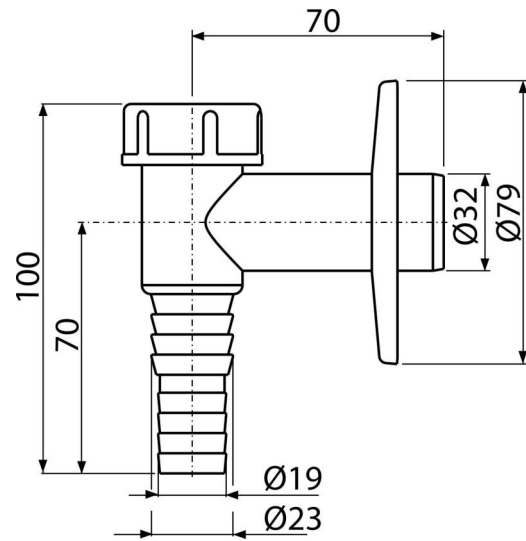

CPS2

External washing machine trap, white

Application

To connect the washing machine or dishwasher

Features

- Material: ABS
- Hose connection Ø19 and Ø23 mm
- Connection to waste pipe Ø32 mm
- Service access for easy cleaning
- Dry odour flap against odours from the sewer

Scope of supply

- Odour trap ball with a spring
- Plastic rosette
- Waste and trap body

Order number, Logistic information

Code	EAN	Weight (piece packing palett)	Dimensions (piece packing)	Quantity (packing palett)
CPS2	8595580559182	0,08 7,65 234,2 kg	100x80x90 590x240x390 mm	100 2800 pcs

Warranty	Customs code	Norms
2/3 years	84813099	EN 274

Technical specifications

- Hose connection 19-23 mm
- Waste pipe diameter 32 mm