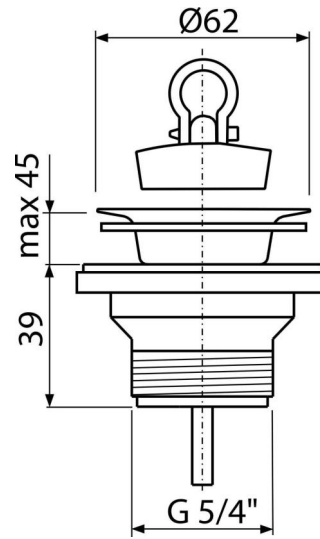

## C31

Wash-basin waste 5/4" with stainless steel grid DN63

### Features

- Material: polypropylene
- Thread for connection to wash-basin trap 5/4"

### Order number, Logistic information

Code	EAN	Weight (piece   packing   palett)	Dimensions (piece   packing)	Quantity (packing   palett)
C31	8595580559199	0,08   8,48   257,4 kg	80×60×80   590×240×390 mm	100   2800 pcs

### Technical specifications

- Thread 5/4"