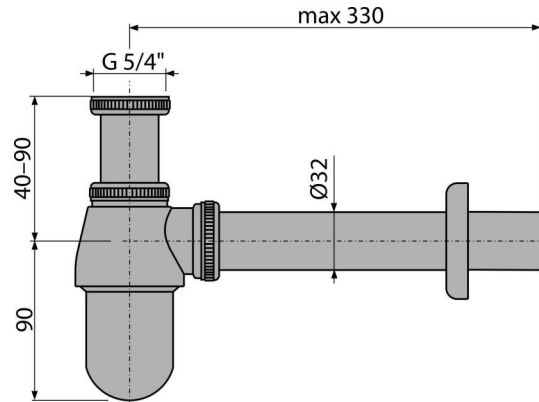

C431

Wash-basin trap DN32 with coupling nut 5/4", metal

Application

For wash-basin

Features

- Material: chrome-plated brass
- Connection to waste pipe $\varnothing 32$ mm
- High scratch resistance

Scope of supply

- Nut to connect wash-basin waste 5/4"
- Metal rosette
- Waste and trap body

Order number, Logistic information

Code	EAN	Weight (piece packing palett)	Dimensions (piece packing)	Quantity (packing palett)
C431	8595580559281	0,60 12,00 356,1 kg	325x120x60 590x240x390 mm	20 560 pcs

Warranty

2/3 years

Norms

EN 274

Technical specifications

- Flow rate 34 l/min
- Thermal resistance 95 °C
- Odour trap 50 mm