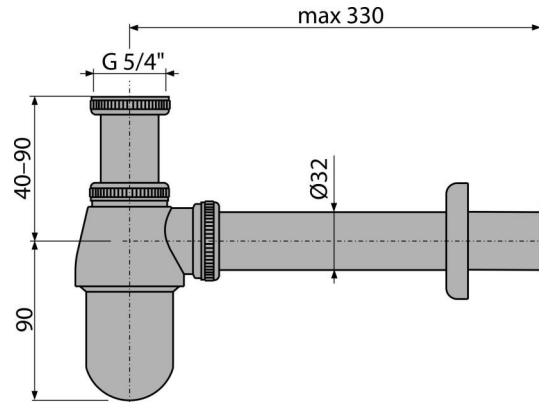

C431

Wash-basin trap DN32 with coupling nut 5/4", metal

Application

For wash-basin

Features

- Material: chrome-plated brass
- Connection to waste pipe Ø32 mm
- High scratch resistance

Scope of supply

- Nut to connect wash-basin waste 5/4"
- Metal rosette
- Waste and trap body

Order number, Logistic information

Code	EAN	Weight (piece packing palett)	Dimensions (piece packing)	Quantity (packing palett)
C431	8595580559281	0,60 12,00 356,1 kg	325x120x60 590x240x390 mm	20 560 pcs

Warranty	Customs code	Norms
2/3 years	74182000	EN 274

Technical specifications

- Flow rate 34 l/min
- Thermal resistance 95 °C
- Odour trap 50 mm