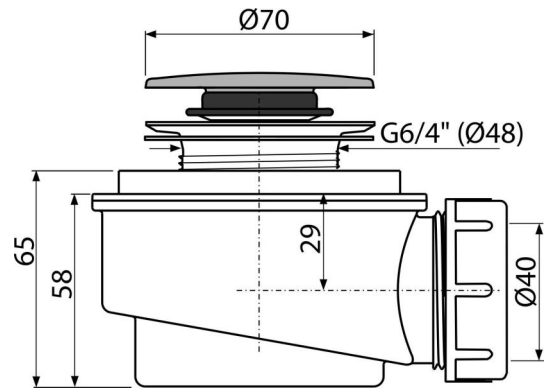

C476

Shower waste set CLICK/CLACK, chrome

Application

To drain the water from the shower trays
 For shower trays without overflow
 For shower trays with a drain outlet Ø60 mm

Features

- Material: polypropylene, thermally and chemically resistant, longitudinally welded
- Waste can be connected using elbow A52
- Self-cleaning design of trap
- Reduced installation height 65 mm
- Closing waste by CLICK/CLACK

Scope of supply

- Assembly kit
- Chrome-plated plastic plug
- Waste and trap body

Order number, Logistic information

Code	EAN	Weight (piece packing palett)	Dimensions (piece packing)	Quantity (packing palett)
C476	8595580559298	0,25 7,49 229,7 kg	120×100×110 590×240×390 mm	30 840 pcs

Warranty

2/3 years

Norms

EN 274

Technical specifications

- Flow rate 52 l/min
- Thermal resistance 95 °C
- Odour trap 35 mm