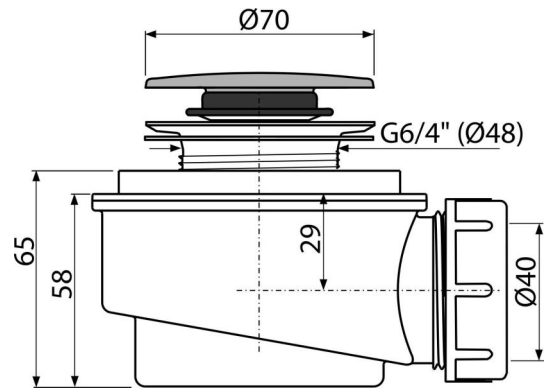

C476

Shower waste set CLICK/CLACK, chrome

Application

To drain the water from the shower trays
 For shower trays without overflow
 For shower trays with a drain outlet Ø60 mm

Features

- Material: polypropylene, thermally and chemically resistant, longitudinally welded
- Waste can be connected using elbow A52
- Self-cleaning design of trap
- Reduced installation height 65 mm
- Closing waste by CLICK/CLACK

Scope of supply

- Assembly kit
- Chrome-plated plastic plug
- Waste and trap body

Order number, Logistic information

Code	EAN	Weight (piece packing palett)	Dimensions (piece packing)	Quantity (packing palett)
C476	8595580559298	0,25 7,49 229,7 kg	120×100×110 590×240×390 mm	30 840 pcs

Warranty	Customs code	Norms
2/3 years	39229000	EN 274

Technical specifications

- Flow rate 52 l/min
- Thermal resistance 95 °C
- Odour trap 35 mm