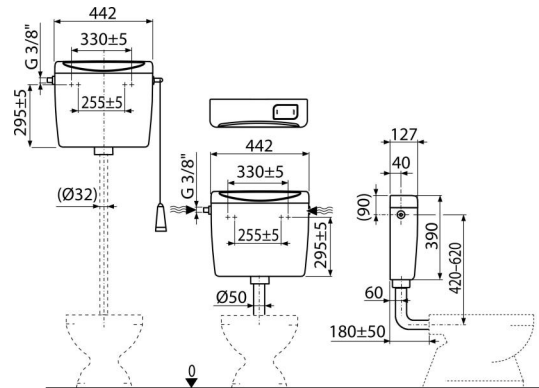

C94-3/8"

Universal WC cistern UNI START/STOP

Application

For mounting as high, medium and low-lying
For installation on plaster

Features

- Design solution ensures the comfort when flushing even for children and handicapped people
- Material: ABS
- The cistern is isolated against condensation
- Volume 8 l with a large variety of settings for the flushing water volume
- Water supply from left/right
- Flushing START/STOP
- Universal brackets with their spacing and shape are consistent with existing tanks
- Water saving setting

Scope of supply

- Fixation set: screw Ø5×40 – 2 pcs, dowel Ø8 – 2 pcs
- Elbow Ø50/40 mm for the low-lying cistern
- Tank:
- Filling valve (3/8") and flushing valve
- Flush set for low level cistern installation (button)
- Flush set for the high-lying cistern (cord, handle, lever)

Order number, Logistic information

| Code | EAN | Weight (piece packing palett) | Dimensions (piece packing) | Quantity (packing palett) |
|----------|---------------|--------------------------------------|---------------------------------|--------------------------------|
| C94-3/8" | 8595580559304 | 2,90 2,90 187,4 kg | 456×410×142 mm | 1 65 pcs |