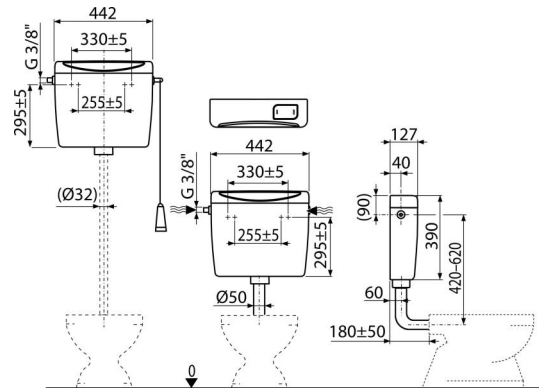

C94-3/8"

Universal WC cistern UNI START/STOP

Application

For mounting as high, medium and low-lying
For installation on plaster

Features

- Design solution ensures the comfort when flushing even for children and handicapped people
- Material: ABS
- The cistern is isolated against condensation
- Volume 8 l with a large variety of settings for the flushing water volume
- Water supply from left/right
- Flushing START/STOP
- Universal brackets with their spacing and shape are consistent with existing tanks
- Water saving setting

Scope of supply

- Fixation set: screw Ø5×40 – 2 pcs, dowel Ø8 – 2 pcs
- Elbow Ø50/40 mm for the low-lying cistern
- Tank:
- Filling valve (3/8") and flushing valve
- Flush set for low level cistern installation (button)
- Flush set for the high-lying cistern (cord, handle, lever)

Order number, Logistic information

Code	EAN	Weight (piece packing palett)	Dimensions (piece packing)	Quantity (packing palett)
C94-3/8"	8595580559304	2,90 2,90 187,4 kg	456×410×142 mm	1 65 pcs

Warranty

2/3 years

Customs code

39229000

Norms

EN 14124, EN 14055

Technical specifications

- Acoustic group II <30 dB
- Recommended operating pressure 0,5-1,6 MPa
- Functional requirements class I
- Working range 0,05-0,8 MPa
- When installed in a high-lying cistern position STOP system is not functional
- Flushing 6-8 l