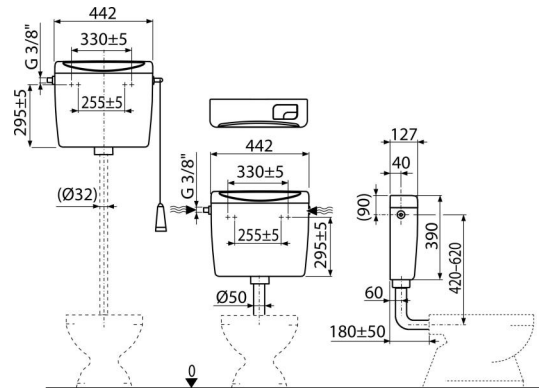

C93-3/8"

Universal WC cistern UNI DUAL

Application

For mounting as high, medium and low-lying
For installation on plaster

Features

- Design solution ensures the comfort when flushing even for children and handicapped people
- Material: ABS
- The cistern is isolated against condensation
- Volume 8 l with a large variety of settings for the flushing water volume
- Water supply from left/right
- Flushing DUAL 3/6 l
- Universal brackets with their spacing and shape are consistent with existing tanks
- Water saving setting

Scope of supply

- Fixation set: screw $\varnothing 5 \times 40$ – 2 pcs, dowel $\varnothing 8$ – 2 pcs
- Elbow $\varnothing 50/40$ mm for the low-lying cistern
- Tank:
- Filling valve (3/8") and flushing valve
- Flush set for low level tank installations (button small, large)
- Flush set for the high-lying cistern (cord, handle, lever)

Order number, Logistic information

Code	EAN	Weight (piece packing palett)	Dimensions (piece packing)	Quantity (packing palett)
C93-3/8"	8595580559311	2,88 2,88 198,3 kg	456×410×142 – mm	1 65 pcs

Warranty

2/3 years

Norms

EN 14124, EN 14055

Technical specifications

- Acoustic group II <30 dB
- Recommended operating pressure 0,5-1,6 MPa
- Functional requirements class I
- Small flush 2,5-3,5 l
- Working range 0,05-0,8 MPa
- When installed in a high rise position the tank is functional only with the big flush 6-8 l
- Factory setting of small flush 3 l
- Factory setting of large flush 6 l
- Big flush 5,5-8 l