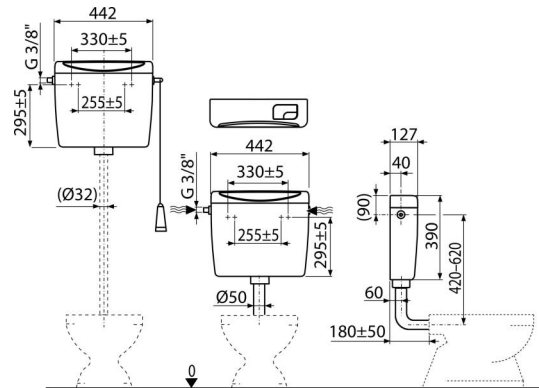

C93-3/8"

Universal WC cistern UNI DUAL

Application

For mounting as high, medium and low-lying
For installation on plaster

Features

- Design solution ensures the comfort when flushing even for children and handicapped people
- Material: ABS
- The cistern is isolated against condensation
- Volume 8 l with a large variety of settings for the flushing water volume
- Water supply from left/right
- Flushing DUAL 3/6 l
- Universal brackets with their spacing and shape are consistent with existing tanks
- Water saving setting

Scope of supply

- Fixation set: screw $\varnothing 5 \times 40$ – 2 pcs, dowel $\varnothing 8$ – 2 pcs
- Elbow $\varnothing 50/40$ mm for the low-lying cistern
- Tank:
- Filling valve (3/8") and flushing valve
- Flush set for low level tank installations (button small, large)
- Flush set for the high-lying cistern (cord, handle, lever)

Order number, Logistic information

Code	EAN	Weight (piece packing palett)	Dimensions (piece packing)	Quantity (packing palett)
C93-3/8"	8595580559311	2,88 2,88 198,3 kg	456×410×142 – mm	1 65 pcs

Warranty

2/3 years

Customs code

39229000

Norms

EN 14124, EN 14055

Technical specifications

- Acoustic group II <30 dB
- Recommended operating pressure 0,5-1,6 MPa
- Functional requirements class I
- Small flush 2,5-3,5 l
- Working range 0,05-0,8 MPa
- When installed in a high rise position the tank is functional only with the big flush 6-8 l
- Factory setting of small flush 3 l
- Factory setting of large flush 6 l
- Big flush 5,5-8 l