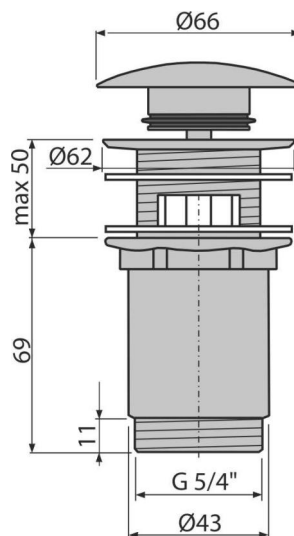

A392C

Wash-basin CLICK/CLACK waste 5/4", metal with overflow, big plug

Application

For wash-basin with overflow

Features

- Long life CLICK/CLACK mechanism
- Material: metal with chrome finish
- Highly resistant to mechanical damage
- Easy clean trap – thanks to completely removable waste outlet
- Thread for connection to wash-basin trap 5/4"

Scope of supply

- Waste outlet wrench 5/4"
- Chrome-plated metal plug
- Silicone gasket 2 pcs
- Shower waste body

Order number, Logistic information

Code	EAN	Weight (piece packing palett)	Dimensions (piece packing)	Quantity (packing palett)
A392C	8595580561543	0,38 11,43 365,7 kg	150x75x75 390x300x240 mm	30 960 pcs

Warranty	Customs code	Norms
2/3 years *	84818019	EN 274

Technical specifications

- Thread 5/4 "