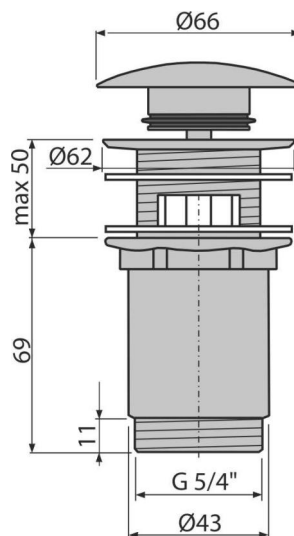

A392C

Wash-basin CLICK/CLACK waste 5/4", metal with overflow, big plug

Application

For wash-basin with overflow

Features

- Long life CLICK/CLACK mechanism
- Material: metal with chrome finish
- Highly resistant to mechanical damage
- Easy clean trap – thanks to completely removable waste outlet
- Thread for connection to wash-basin trap 5/4"

Scope of supply

- Waste outlet wrench 5/4"
- Chrome-plated metal plug
- Silicone gasket 2 pcs
- Shower waste body

Order number, Logistic information

Code	EAN	Weight (piece packing palett)	Dimensions (piece packing)	Quantity (packing palett)
A392C	8595580561543	0,38 11,43 365,7 kg	150x75x75 390x300x240 mm	30 960 pcs

Warranty

2/3 years *

Norms

EN 274

Technical specifications

- Thread 5/4 "