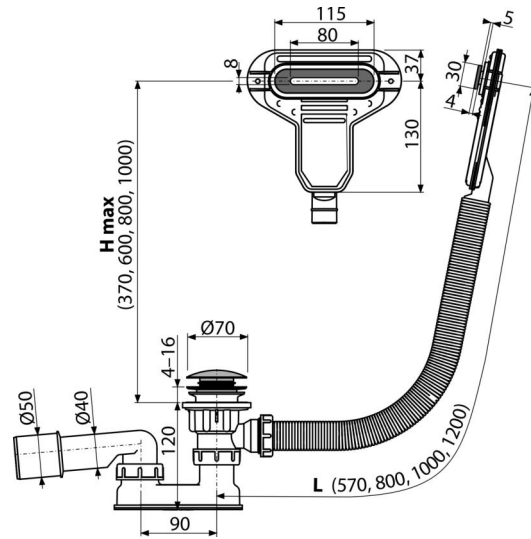

A516CKM-120

Bath CLICK/CLACK waste and trap with flat overflow, chrome

Application

To drain the water from the bath to the waste
For design thin-walled freestanding bathtubs
For bathtubs with drain outlet Ø52 mm
For standard size bathtubs

Features

- The length of the bathtub trap 120 cm
- Overflow flexi pipe
- Reduced installation height
- Easy clean CLICK/CLACK
- Closing waste by CLICK/CLACK
- Bath waste and overflow system
- Wet odour trap with swivel elbow

Scope of supply

- Assembly kit
- Chrome-plated metal grid and overflow cover
- Chrome-plated metal plug
- Chrome-plated brass outlet
- Waste and trap body with overflow
- Profiled seal
- Odour trap of polypropylene, thermally and chemically resistant

Order number, Logistic information

Code	EAN	Weight (piece packing palett)	Dimensions (piece packing)	Quantity (packing palett)
A516CKM-120	8595580561871	120 mm 0,77 9,30 168,8 kg	220×360×75 595×435×395 mm	12 192 pcs