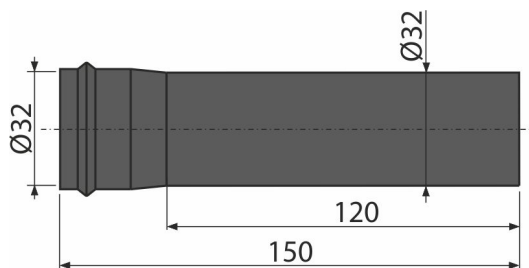

A4000BLACK

Extension piece DN32, black-matt

Application

For metal wash-basin wastes and traps

To extend the connection to the washbasin and waste

Features

- Compatible with metal traps Ø32
- Material: brass with black-matt finish

Scope of supply

- Extension pipe

Order number, Logistic information

Code	EAN	Weight (piece packing palett)	Dimensions (piece packing)	Quantity (packing palett)
A4000BLACK	8595580562083	0,08 3,89 128,9 kg	155×40×40 590×240×390 mm	50 1400 pcs