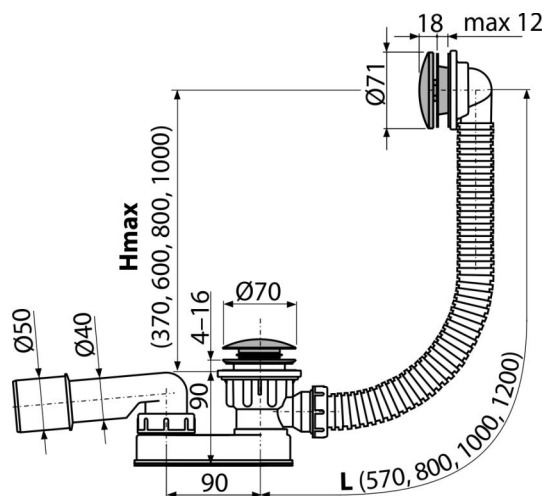

# A507CKM

Bath CLICK/CLACK waste and trap, metal

## Application

To drain the water from the bath to the waste  
For bathtubs with drain outlet Ø52 mm  
For standard size bathtubs

## Features

- The length of the bathtub trap 57 cm
- Overflow flexi pipe
- Easy clean trap – thanks to completely removable waste outlet
- Reduced installation height
- Closing waste by CLICK/CLACK
- Bath waste and overflow system
- Wet odour trap with swivel elbow

## Order number, Logistic information

Code	EAN	Weight (piece   packing   palett)	Dimensions (piece   packing)	Quantity (packing   palett)
A507CKM	8595580562533	0,72   14,44   251,1 kg	370x200x100   590x430x390 mm	20   320 pcs