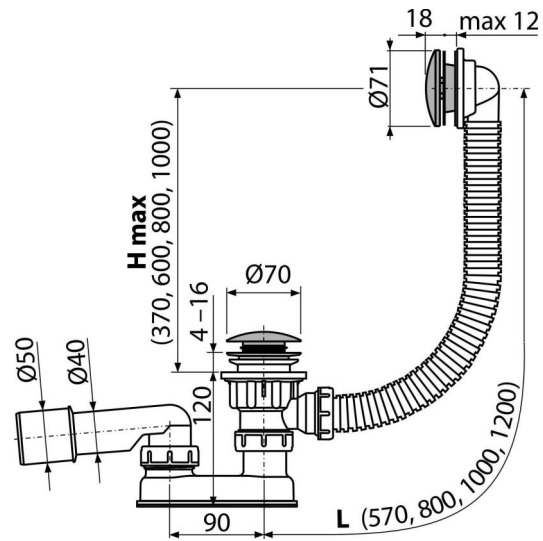

# A504CKM

Bath CLICK/CLACK waste and trap, metal

## Application

To drain the water from the bath to the waste  
For bathtubs with drain outlet Ø52 mm  
For standard size bathtubs

## Features

- The length of the bathtub trap 57 cm
- Overflow flexi pipe
- Easy clean trap – thanks to completely removable waste outlet
- Closing waste by CLICK/CLACK
- Bath waste and overflow system
- Wet odour trap with swivel elbow

## Order number, Logistic information

Code	EAN	Weight (piece   packing   palett)	Dimensions (piece   packing)	Quantity (packing   palett)
A504CKM	8595580562540	0,74   14,75   256,0 kg	330×120×220   590×430×390 mm	20   320 pcs