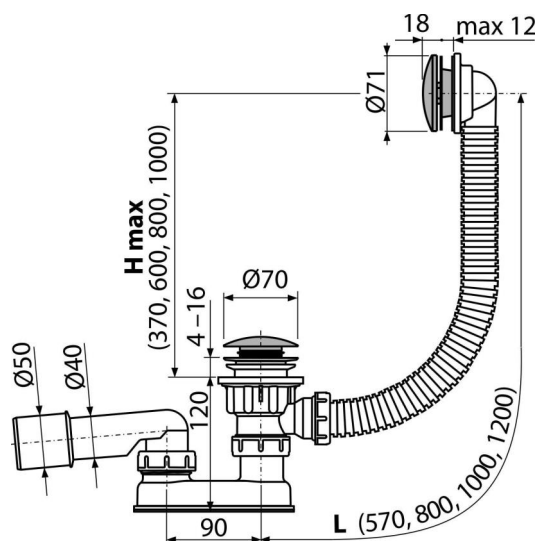

# A504CKM-100

Bath CLICK/CLACK waste and trap, metal

## Application

To drain the water from the bath to the waste  
For bathtubs with drain outlet Ø52 mm  
For standard size bathtubs

## Features

- The length of the bathtub trap 100 cm
- Overflow flexi pipe
- Easy clean trap – thanks to completely removable waste outlet
- Closing waste by CLICK/CLACK
- Bath waste and overflow system
- Wet odour trap with swivel elbow

## Order number, Logistic information

Code	EAN	Weight (piece   packing   palett)	Dimensions (piece   packing)	Quantity (packing   palett)
A504CKM-100	8595580562557	100 mm 0,80   9,57   173,1 kg	330×120×220   590×430×390 mm	12   192 pcs