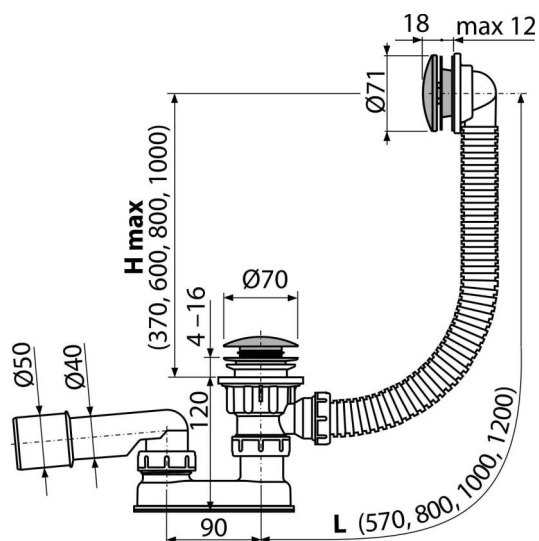

A504CKM-100

Bath CLICK/CLACK waste and trap, metal

Application

To drain the water from the bath to the waste
For bathtubs with drain outlet Ø52 mm
For standard size bathtubs

Features

- The length of the bathtub trap 100 cm
- Overflow flexi pipe
- Easy clean trap – thanks to completely removable waste outlet
- Closing waste by CLICK/CLACK
- Bath waste and overflow system
- Wet odour trap with swivel elbow

Scope of supply

- Waste outlet wrench 6/4"
- Assembly kit
- Chrome-plated metal grid and overflow cover
- Chrome-plated metal plug
- Chrome-plated brass outlet
- Waste and trap body with overflow
- Profiled seal
- Odour trap of polypropylene, thermally and chemically resistant, longitudinally welded

Order number, Logistic information

Code	EAN	Weight (piece packing palett)	Dimensions (piece packing)	Quantity (packing palett)
A504CKM-100	8595580562557	100 mm 0,80 9,57 173,1 kg	330×120×220 590×430×390 mm	12 192 pcs

Warranty

2/3 years *

Norms

EN 274

Technical specifications

- Resistance of odour trap against the pressure 588 Pa
- Flow rate 48,6 l/min
- Overflow flow rate 42 l/min
- Thermal resistance 95 °C
- Odour trap 50 mm