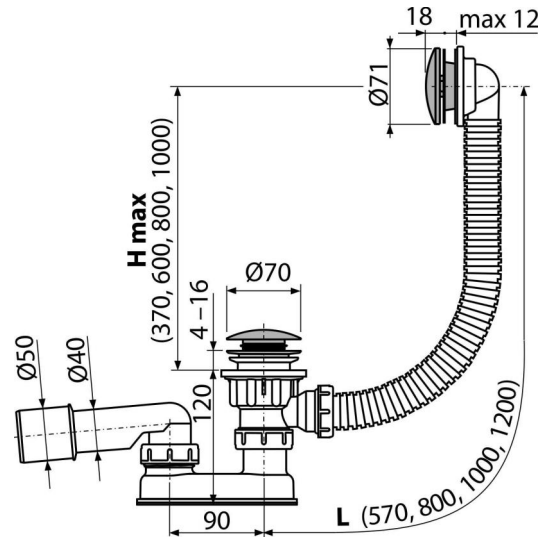

# A504CKM-120

Bath CLICK/CLACK waste and trap, metal

## Application

To drain the water from the bath to the waste  
For bathtubs with drain outlet Ø52 mm  
For standard size bathtubs

## Features

- The length of the bathtub trap 120 cm
- Overflow flexi pipe
- Easy clean trap – thanks to completely removable waste outlet
- Closing waste by CLICK/CLACK
- Bath waste and overflow system
- Wet odour trap with swivel elbow

## Order number, Logistic information

Code	EAN	Weight (piece   packing   palett)	Dimensions (piece   packing)	Quantity (packing   palett)
A504CKM-120	8595580562564	120 mm 0,80   9,65   174,4 kg	330×120×220   590×430×390 mm	12   192 pcs