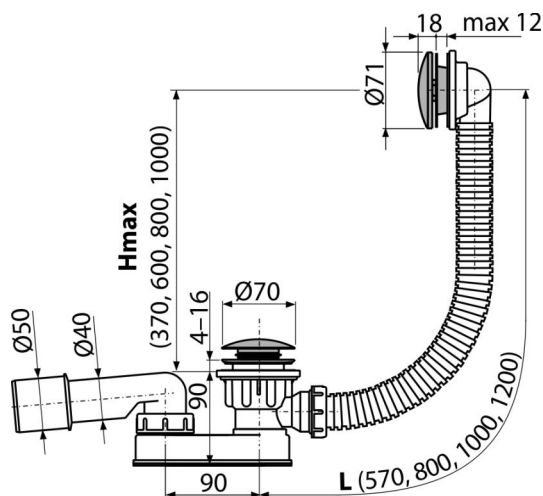

# A507CKM-120

Bath CLICK/CLACK waste and trap, metal

## Application

To drain the water from the bath to the waste  
For bathtubs with drain outlet Ø52 mm  
For standard size bathtubs

## Features

- The length of the bathtub trap 120 cm
- Overflow flexi pipe
- Easy clean trap – thanks to completely removable waste outlet
- Reduced installation height
- Closing waste by CLICK/CLACK
- Bath waste and overflow system
- Wet odour trap with swivel elbow

## Order number, Logistic information

Code	EAN	Weight (piece   packing   palett)	Dimensions (piece   packing)	Quantity (packing   palett)
A507CKM-120	8595580562595	120 mm 0,78   9,38   170,1 kg	370x100x200   595x435x395 mm	12   192 pcs