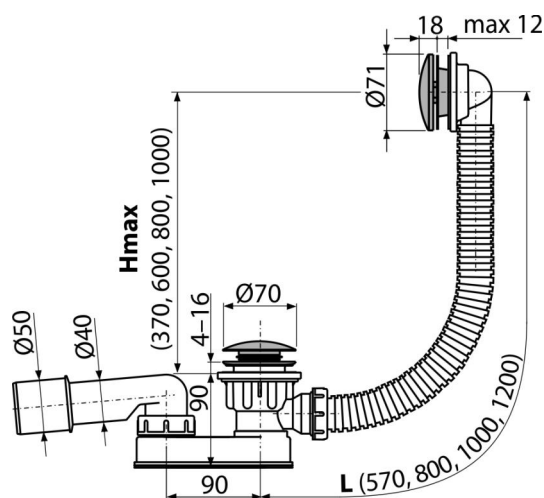

# A507CKM-100

Bath CLICK/CLACK waste and trap, metal

## Application

To drain the water from the bath to the waste  
For bathtubs with drain outlet Ø52 mm  
For standard size bathtubs

## Features

- The length of the bathtub trap 100 cm
- Overflow flexi pipe
- Easy clean trap – thanks to completely removable waste outlet
- Reduced installation height
- Closing waste by CLICK/CLACK
- Bath waste and overflow system
- Wet odour trap with swivel elbow

## Order number, Logistic information

Code	EAN		Weight (piece   packing   palett)	Dimensions (piece   packing)	Quantity (packing   palett)
A507CKM-100	8595580562601	100 mm	0,77   9,30   168,8 kg	370x100x200   595x435x395 mm	12   192 pcs