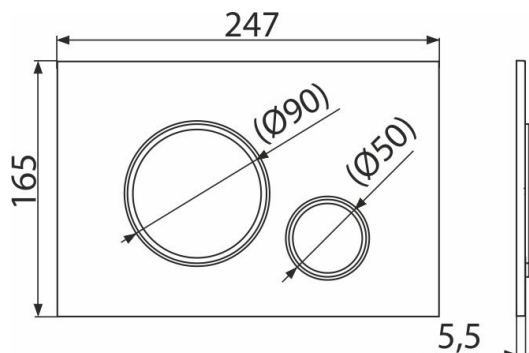

M770

Flush plate for pre-wall installation systems, white-polished/chrome-polished

Application

For pre-wall installation systems and concealed WC cisterns

Features

- Double-acting mechanical flushing
- Compatible for all pre-wall installation systems and cisterns for building into solid walls Alca
- Material: plastic
- Surface finish: white
- The flush plate thanks to its profile stands out only 5.5 mm above the tiles

Scope of supply

- Template for correct flush plate setup
- Flushing mechanism screws 2 pcs
- Flush plate
- Fixing frame of the flush plate
- Threaded frame clamp 2 pcs

Order number, Logistic information

Code	EAN	Weight (piece packing palett)	Dimensions (piece packing)	Quantity (packing palett)
M770	8595580562618	0,36 9,08 274,2 kg	250x170x36 595x395x245 mm	25 700 pcs

Warranty

2/2 years *

Technical specifications

- Operating force < 20 N