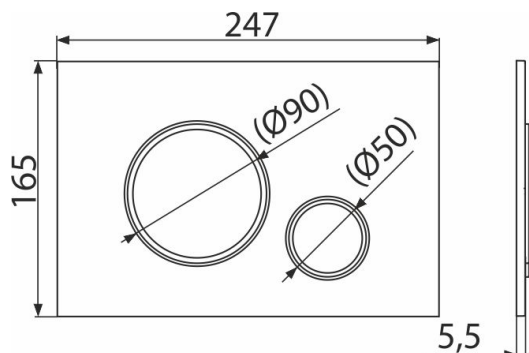

M770

Flush plate for pre-wall installation systems, white-polished/chrome-polished

Application

For pre-wall installation systems and concealed WC cisterns

Features

- Double-acting mechanical flushing
- Compatible for all pre-wall installation systems and cisterns for building into solid walls Alca
- Material: plastic
- Surface finish: white
- The flush plate thanks to its profile stands out only 5.5 mm above the tiles

Scope of supply

- Template for correct flush plate setup
- Flushing mechanism screws 2 pcs
- Flush plate
- Fixing frame of the flush plate
- Threaded frame clamp 2 pcs

Order number, Logistic information

Code	EAN	Weight (piece packing palett)	Dimensions (piece packing)	Quantity (packing palett)
M770	8595580562618	0,36 9,08 274,2 kg	250x170x36 595x395x245 mm	25 700 pcs

Warranty 2/2 years * Customs code 39269097

Technical specifications

- Operating force < 20 N