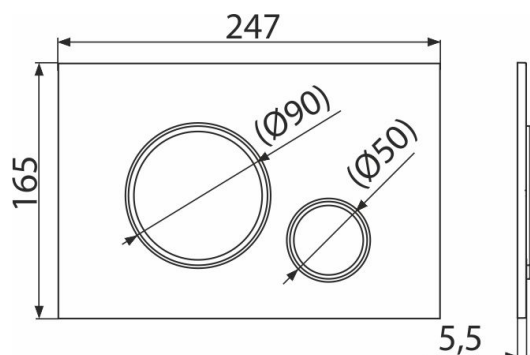

M771

Flush plate for pre-wall installation systems, chrome-polished/chrome-matt

Application

For pre-wall installation systems and concealed WC cisterns

Features

- Double-acting mechanical flushing
- Compatible for all pre-wall installation systems and cisterns for building into solid walls Alca
- Material: plastic
- Surface finish: chrome-polished
- The flush plate thanks to its profile stands out only 5.5 mm above the tiles

Scope of supply

- Template for correct flush plate setup
- Flushing mechanism screws 2 pcs
- Flush plate
- Fixing frame of the flush plate
- Threaded frame clamp 2 pcs

Order number, Logistic information

Code	EAN	Weight (piece packing palett)	Dimensions (piece packing)	Quantity (packing palett)
M771	8595580562625	0,36 8,90 269,2 kg	250x170x36 595x395x245 mm	25 700 pcs

Warranty

2/2 years *

Technical specifications