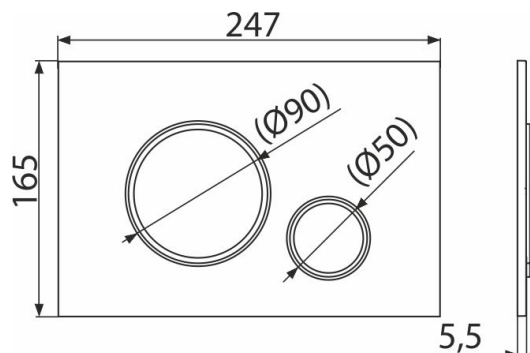

M772

Flush plate for pre-wall installation systems, chrome-matt/chrome-polished

Application

For pre-wall installation systems and concealed WC cisterns

Features

- Double-acting mechanical flushing
- Compatible for all pre-wall installation systems and cisterns for building into solid walls Alca
- Material: plastic
- Surface finish: chrome-matt
- The flush plate thanks to its profile stands out only 5.5 mm above the tiles

Scope of supply

- Template for correct flush plate setup
- Flushing mechanism screws 2 pcs
- Flush plate
- Fixing frame of the flush plate
- Threaded frame clamp 2 pcs

Order number, Logistic information

Code	EAN	Weight (piece packing palett)	Dimensions (piece packing)	Quantity (packing palett)
M772	8595580562632	0,36 9,08 274,2 kg	250×170×36 595×395×245 mm	25 700 pcs

Warranty

2/2 years *

Technical specifications

- Operating force < 20 N