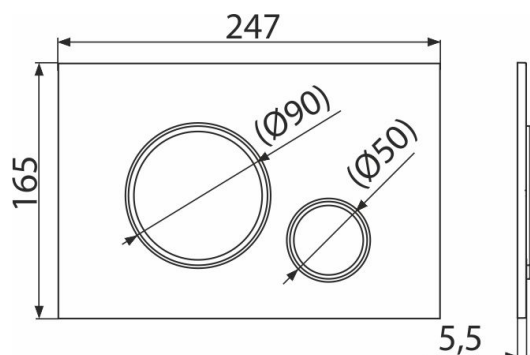

M778

Flush plate for pre-wall installation systems, black-matt/chrome-polished

Application

For pre-wall installation systems and concealed WC cisterns

Features

- Double-acting mechanical flushing
- Compatible for all pre-wall installation systems and cisterns for building into solid walls Alca
- Material: plastic
- Surface finish: black-matt with antibacterial properties (ensured by the content of silver compounds)
- The flush plate thanks to its profile stands out only 5.5 mm above the tiles

Scope of supply

- Template for correct flush plate setup
- Flushing mechanism screws 2 pcs
- Flush plate
- Fixing frame of the flush plate
- Threaded frame clamp 2 pcs

Order number, Logistic information

Code	EAN	Weight (piece packing palett)	Dimensions (piece packing)	Quantity (packing palett)
M778	8595580562656	0,36 8,90 269,2 kg	250×170×36 595×395×245 mm	25 700 pcs

Warranty 2/2 years * Customs code 39269097

Technical specifications

- Operating force < 20 N