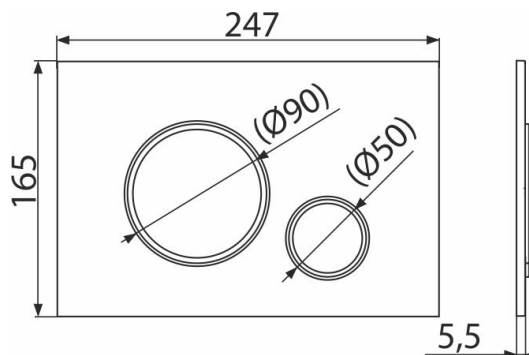

# M778

Flush plate for pre-wall installation systems, black-matt/chrome-polished

### Order number, Logistic information

Code	EAN	Weight (piece   packing   palett)	Dimensions (piece   packing)	Quantity (packing   palett)
M778	8595580562656	0,36   8,90   269,2 kg	250×170×36   595×395×245 mm	25   700 pcs

### Technical specifications

- Operating force < 20 N