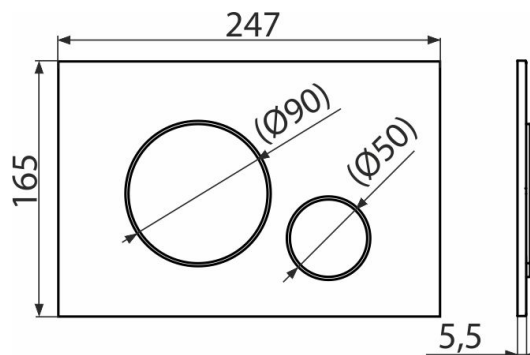

M672

Flush plate for pre-wall installation systems, chrome-matt

Application

For pre-wall installation systems and concealed WC cisterns

Features

- Double-acting mechanical flushing
- Compatible for all pre-wall installation systems and cisterns for building into solid walls Alca
- Material: plastic
- Surface finish: chrome-matt
- The flush plate thanks to its profile stands out only 5.5 mm above the tiles

Scope of supply

- Template for correct flush plate setup
- Flushing mechanism screws 2 pcs
- Flush plate
- Fixing frame of the flush plate
- Threaded frame clamp 2 pcs

Order number, Logistic information

Code	EAN	Weight (piece | packing | palett)	Dimensions (piece | packing)	Quantity (packing | palett)
M672	8595580562687	0,36 | 9,07 | 274,0 kg	250x170x36 | 595x395x245 mm	25 | 700 pcs

Warranty

2/2 years *

Technical specifications

- Operating force < 20 N