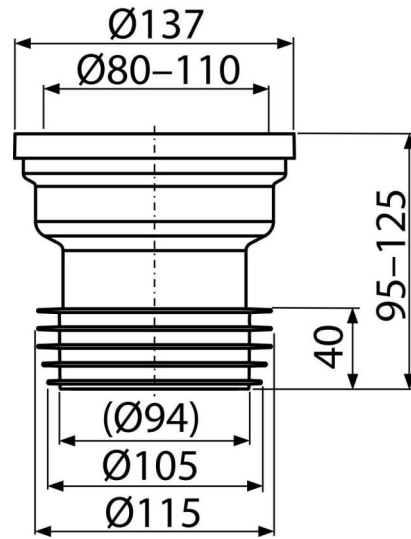

## C991

WC connector straight

### Application

For connecting the WC to a bottom waste pipe

### Features

- Material: polypropylene
- Connection to waste Ø110 mm

### Order number, Logistic information

Code	EAN	Weight (piece   packing   palett)	Dimensions (piece   packing)	Quantity (packing   palett)
C991	8595580564551	0,25   8,67   158,7 kg	140×125×140   590×390×430 mm	35   560 pcs