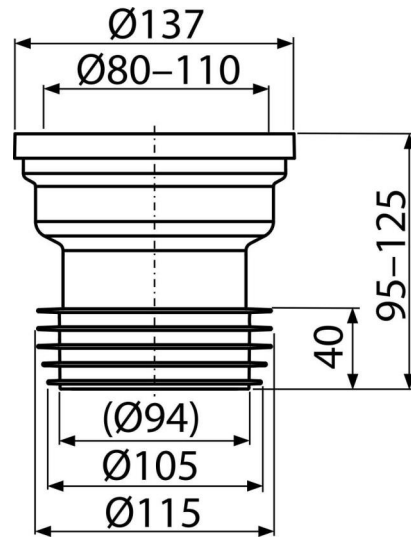

## C991

WC connector straight

### Application

For connecting the WC to a bottom waste pipe

### Features

- Material: polypropylene
- Connection to waste Ø110 mm

### Order number, Logistic information

| Code | EAN           | Weight<br>(piece   packing   palett) | Dimensions<br>(piece   packing) | Quantity<br>(packing   palett) |
|------|---------------|--------------------------------------|---------------------------------|--------------------------------|
| C991 | 8595580564551 | 0,25   8,67   158,7 kg               | 140×125×140   590×390×430 mm    | 35   560 pcs                   |