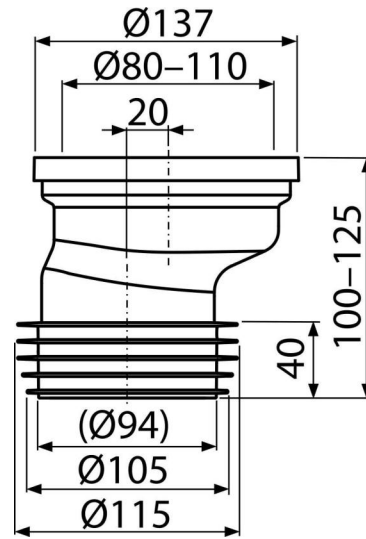

## C991-20

WC connector – eccentric 20 mm

### Application

For connecting the WC to a bottom waste pipe

### Features

- Material: polypropylene
- Connection to waste Ø110 mm
- Off-axis 20 mm

### Order number, Logistic information

Code	EAN	Weight (piece   packing   palett)	Dimensions (piece   packing)	Quantity (packing   palett)
C991-20	8595580564568	0,25   8,79   160,7 kg	140x125x150   590x390x430 mm	35   560 pcs