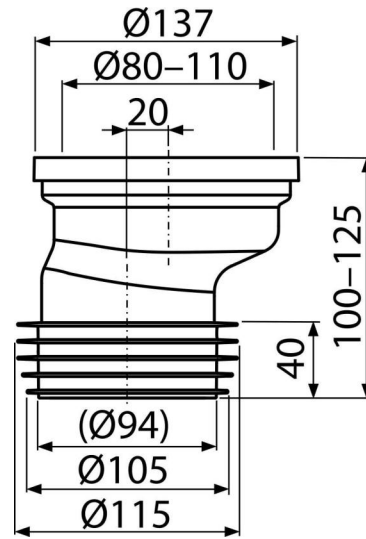

C991-20

WC connector – eccentric 20 mm

Application

For connecting the WC to a bottom waste pipe

Features

- Material: polypropylene
- Connection to waste Ø110 mm
- Off-axis 20 mm

Scope of supply

- WC connectors
- Cuff PVC
- Wrapping seal TPE

Order number, Logistic information

Code	EAN	Weight (piece packing palett)	Dimensions (piece packing)	Quantity (packing palett)
C991-20	8595580564568	0,25 8,79 160,7 kg	140x125x150 590x390x430 mm	35 560 pcs

Warranty 2/2 years	Customs code 39174000
-----------------------	--------------------------