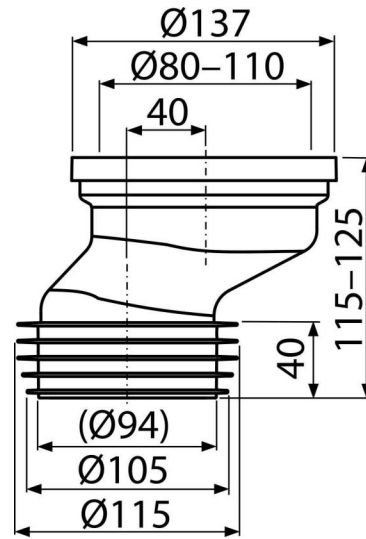

## C991-40

WC connector – eccentric 40 mm

### Application

For connecting the WC to a bottom waste pipe

### Features

- Material: polypropylene
- Connection to waste Ø110 mm
- Off-axis 40 mm

### Order number, Logistic information

Code	EAN	Weight (piece   packing   palett)	Dimensions (piece   packing)	Quantity (packing   palett)
C991-40	8595580564575	0,26   9,04   164,6 kg	140x125x170   590x390x430 mm	35   560 pcs