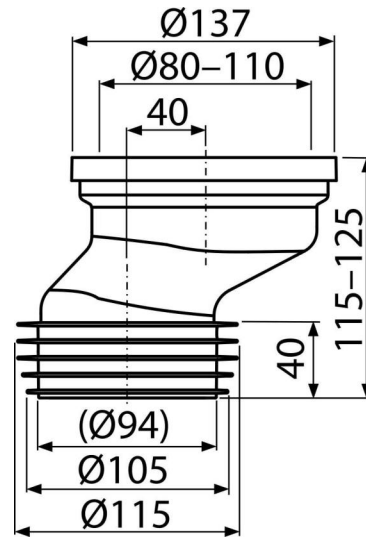

C991-40

WC connector – eccentric 40 mm

Application

For connecting the WC to a bottom waste pipe

Features

- Material: polypropylene
- Connection to waste Ø110 mm
- Off-axis 40 mm

Scope of supply

- WC connectors
- Cuff PVC
- Wrapping seal TPE

Order number, Logistic information

Code	EAN	Weight (piece packing palett)	Dimensions (piece packing)	Quantity (packing palett)
C991-40	8595580564575	0,26 9,04 164,6 kg	140x125x170 590x390x430 mm	35 560 pcs