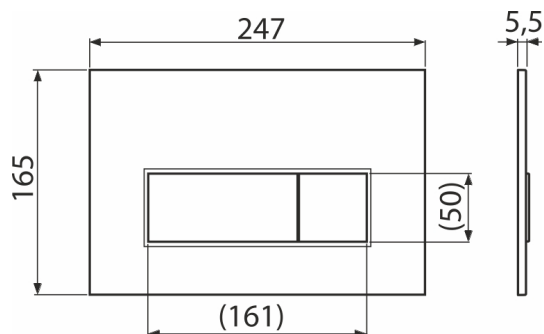

M576

Flush plate for pre-wall installation systems, white-matt

Application

For pre-wall installation systems and concealed WC cisterns

Features

- Double-acting mechanical flushing
- Compatible for all pre-wall installation systems and cisterns for building into solid walls Alca
- Material: plastic
- Surface finish: white-matt with antibacterial properties (ensured by the content of silver compounds)
- The flush plate thanks to its profile stands out only 5.5 mm above the tiles

Scope of supply

- Template for correct flush plate setup
- Flushing mechanism screws 2 pcs
- Flush plate
- Fixing frame of the flush plate
- Threaded frame clamp 2 pcs

Order number, Logistic information

Code	EAN	Weight (piece packing palett)	Dimensions (piece packing)	Quantity (packing palett)
M576	8595580566302	0,35 8,66 262,5 kg	250×170×36 595×395×245 mm	25 700 pcs

Warranty

2/2 years *

Technical specifications