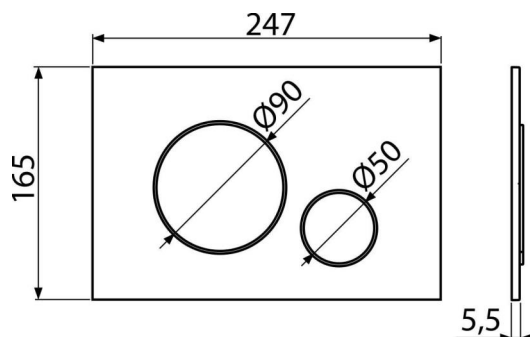

M676

Flush plate for pre-wall installation systems, white-matt

Application

For pre-wall installation systems and concealed WC cisterns

Features

- Double-acting mechanical flushing
- Compatible for all pre-wall installation systems and cisterns for building into solid walls Alca
- Material: plastic
- Surface finish: white-matt with antibacterial properties (ensured by the content of silver compounds)
- The flush plate thanks to its profile stands out only 5.5 mm above the tiles

Scope of supply

- Template for correct flush plate setup
- Flushing mechanism screws 2 pcs
- Flush plate
- Fixing frame of the flush plate
- Threaded frame clamp 2 pcs

Order number, Logistic information

Code	EAN	Weight (piece | packing | palett)	Dimensions (piece | packing)	Quantity (packing | palett)
M676	8595580566319	0,36 | 9,07 | 274,0 kg	250×170×36 | 595×395×245 mm	25 | 700 pcs

Warranty

2/2 years *

Technical specifications

- Operating force < 20 N