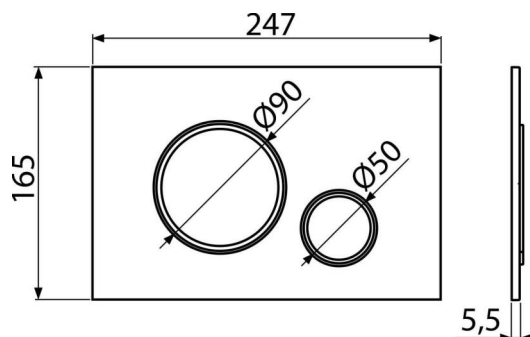

M776

Flush plate for pre-wall installation systems, white-matt/chrome-polished

Application

For pre-wall installation systems and concealed WC cisterns

Features

- Double-acting mechanical flushing
- Compatible for all pre-wall installation systems and cisterns for building into solid walls Alca
- Material: plastic
- Surface finish: white-matt with antibacterial properties (ensured by the content of silver compounds)
- The flush plate thanks to its profile stands out only 5.5 mm above the tiles

Scope of supply

- Template for correct flush plate setup
- Flushing mechanism screws 2 pcs
- Flush plate
- Fixing frame of the flush plate
- Threaded frame clamp 2 pcs

Order number, Logistic information

Code	EAN	Weight (piece packing palett)	Dimensions (piece packing)	Quantity (packing palett)
M776	8595580566326	0,36 9,08 274,2 kg	250×170×36 595×395×245 mm	25 700 pcs

Warranty

2/2 years *

Technical specifications