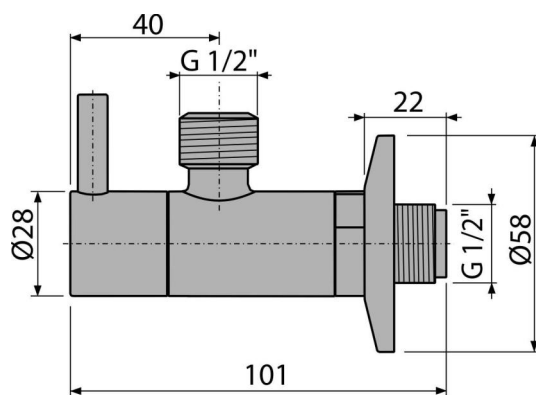

# ARV003

Angle valve with a filter 1/2"×1/2", round

### Application

For installation on plaster  
For the connection of deck mounted faucet

### Features

- Design compatible with wash-basin trap A400
- Round design
- Material: chrome-plated metal
- Includes dirt filter

### Technical specifications

- Hose connector G 1/2 "
- Thread G 1/2 "