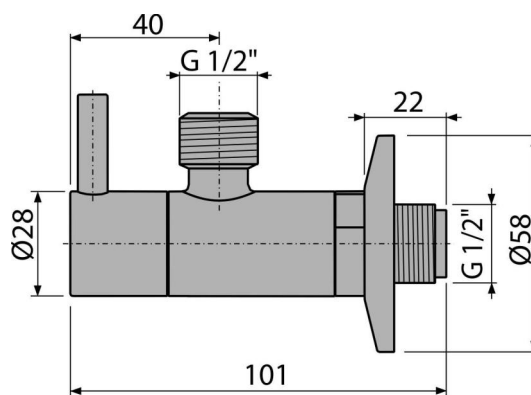

# ARV003

Angle valve with a filter 1/2"×1/2", round

### Application

For installation on plaster  
For the connection of deck mounted faucet

### Features

- Design compatible with wash-basin trap A400
- Round design
- Material: chrome-plated metal
- Includes dirt filter

### Technical specifications

- Hose connector G 1/2 "
- Thread G 1/2 "