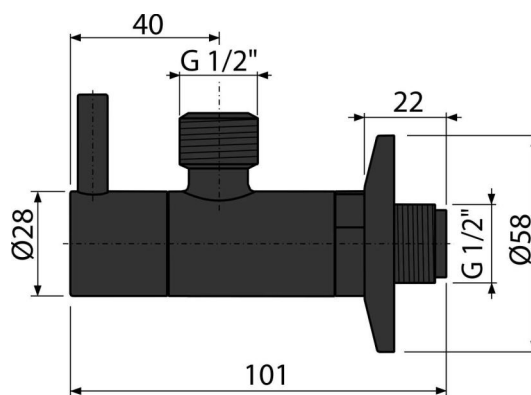

ARV003-BLACK

Angle valve with a filter 1/2"×1/2", black-matt

Application

For installation on plaster
For the connection of deck mounted faucet

Features

- Color: black-matt
- Design is compatible with wash-basin trap A400-BLACK
- Round design
- Material: metal with black-matt finish
- Includes dirt filter

Scope of supply

- Metal rosette
- Valve

Order number, Logistic information

Code	EAN	Weight (piece packing palett)	Dimensions (piece packing)	Quantity (packing palett)
ARV003-BLACK	8595580566456	0,21 12,48 369,4 kg	150×45×65 390×240×300 mm	60 1680 pcs

Warranty

2/3 years *

Technical specifications

- Hose connector G 1/2 "
- Thread G 1/2 "