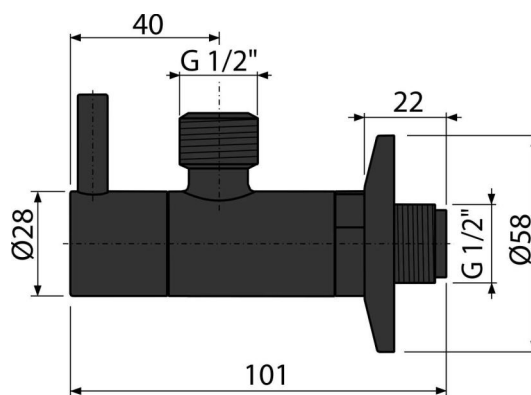

ARV003-BLACK

Angle valve with a filter 1/2"×1/2", black-matt

Application

For installation on plaster
For the connection of deck mounted faucet

Features

- Color: black-matt
- Design is compatible with wash-basin trap A400-BLACK
- Round design
- Material: metal with black-matt finish
- Includes dirt filter

Scope of supply

- Metal rosette
- Valve

Order number, Logistic information

Code	EAN	Weight (piece packing palett)	Dimensions (piece packing)	Quantity (packing palett)
ARV003-BLACK	8595580566456	0,21 12,48 369,4 kg	150×45×65 390×240×300 mm	60 1680 pcs

Warranty 2/3 years * **Customs code** 84818099

Technical specifications

- Hose connector G 1/2 "
- Thread G 1/2 "