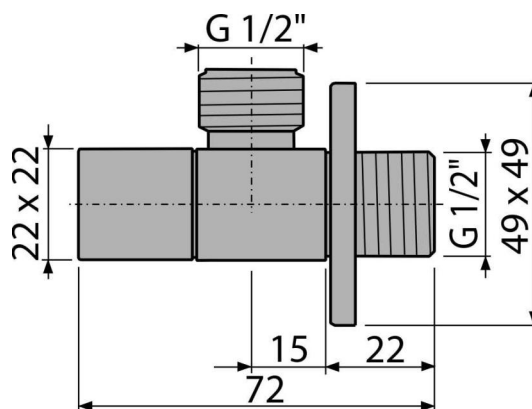

ARV004

Angle valve 1/2"x1/2", square

Application

For installation on plaster
For the connection of deck mounted faucet

Features

- Design compatible with wash-basin trap A401
- Square design
- Material: chrome-plated metal

Scope of supply

- Metal rosette
- Valve

Order number, Logistic information

Code	EAN	Weight (piece packing palett)	Dimensions (piece packing)	Quantity (packing palett)
ARV004	8595580566463	0,15 10,44 312,3 kg	80x40x60 390x240x300 mm	72 2016 pcs

Warranty

2/3 years *

Technical specifications

- Hose connector G 1/2 "
- Thread G 1/2 "