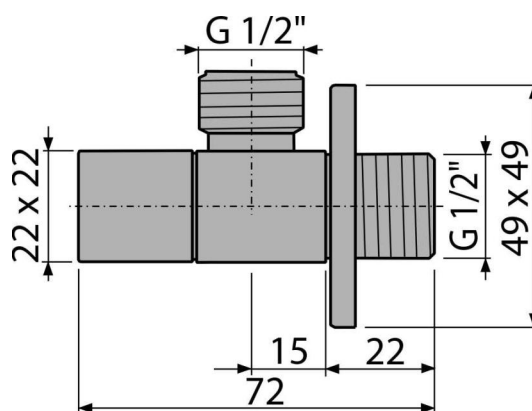

# ARV004

Angle valve 1/2"×1/2", square

### Features

- Design compatible with wash-basin trap A401
- Square design
- Material: chrome-plated metal

### Order number, Logistic information

Code	EAN	Weight (piece   packing   palett)	Dimensions (piece   packing)	Quantity (packing   palett)
ARV004	8595580566463	0,15   10,44   312,3 kg	80×40×60   390×240×300 mm	72   2016 pcs

### Technical specifications

- Hose connector G 1/2 "
- Thread G 1/2 "