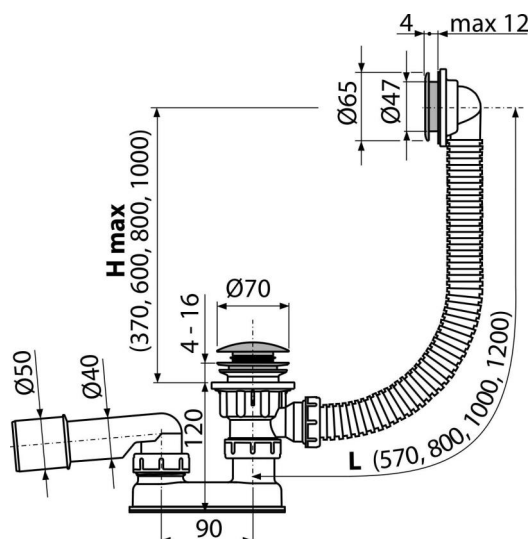

# A505CKM

Bath CLICK/CLACK waste and trap, metal

## Application

To drain the water from the bath to the waste  
For bathtubs with drain outlet Ø52 mm  
For standard size bathtubs

## Features

- The length of the bathtub trap 57 cm
- Overflow flexi pipe
- Easy clean trap – thanks to completely removable waste outlet
- Closing waste by CLICK/CLACK
- Bath waste and overflow system
- Wet odour trap with swivel elbow

## Order number, Logistic information

Code	EAN	Weight (piece   packing   palett)	Dimensions (piece   packing)	Quantity (packing   palett)
A505CKM	8595580567002	0,61   12,16   214,5 kg	330×100×220   590×430×390 mm	20   320 pcs