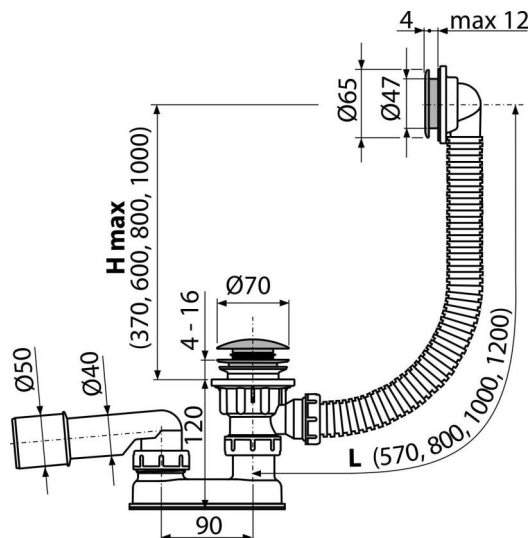

# A505CKM-100

Bath CLICK/CLACK waste and trap, metal

## Application

To drain the water from the bath to the waste  
For bathtubs with drain outlet Ø52 mm  
For standard size bathtubs

## Features

- The length of the bathtub trap 100 cm
- Overflow flexi pipe
- Easy clean trap – thanks to completely removable waste outlet
- Closing waste by CLICK/CLACK
- Bath waste and overflow system
- Wet odour trap with swivel elbow

## Order number, Logistic information

Code	EAN	Weight (piece   packing   palett)	Dimensions (piece   packing)	Quantity (packing   palett)
A505CKM-100	8595580567026	100 mm 0,64   12,71   223,4 kg	330x100x220   mm	20   320 pcs