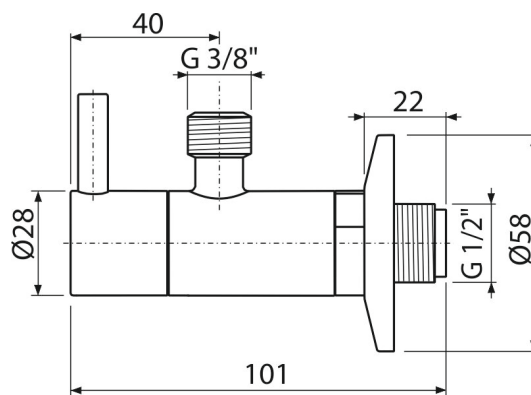

ARV001B

Angle valve with a filter 1/2"x3/8", round, white

Application

For installation on plaster
For the connection of deck mounted faucet

Features

- Design compatible with wash-basin trap A400
- Round design
- Material: metal with white-polished finish
- Includes dirt filter

Scope of supply

- Metal rosette
- Valve

Order number, Logistic information

Code	EAN	Weight (piece packing palett)	Dimensions (piece packing)	Quantity (packing palett)
ARV001B	8595580567194	0,31 18,87 548,4 kg	150x45x65 390x240x300 mm	60 1680 pcs

Warranty 2/3 years * **Customs code** 84818019

Technical specifications

- Hose connector G 3/8 "
- Thread G 1/2 "