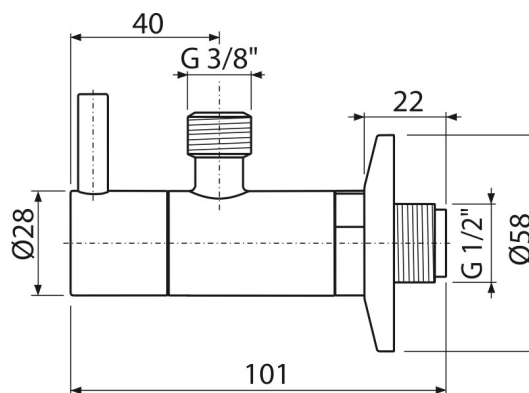

ARV001B

Angle valve with a filter 1/2"x3/8", round, white

Application

For installation on plaster
For the connection of deck mounted faucet

Features

- Design compatible with wash-basin trap A400
- Round design
- Material: metal with white-polished finish
- Includes dirt filter

Scope of supply

- Metal rosette
- Valve

Order number, Logistic information

Code	EAN	Weight (piece packing palett)	Dimensions (piece packing)	Quantity (packing palett)
ARV001B	8595580567194	0,31 18,87 548,4 kg	150x45x65 390x240x300 mm	60 1680 pcs

Warranty

2/3 years *

Technical specifications

- Hose connector G 3/8 "
- Thread G 1/2 "