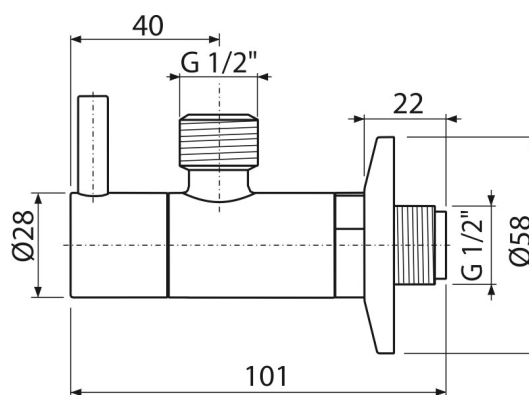

ARV003B

Angle valve with a filter 1/2"×1/2", round, white

Application

For installation on plaster
For the connection of deck mounted faucet

Features

- Design compatible with wash-basin trap A400
- Round design
- Material: metal with white-polished finish
- Includes dirt filter

Scope of supply

- Metal rosette
- Valve

Order number, Logistic information

Code	EAN	Weight (piece packing palett)	Dimensions (piece packing)	Quantity (packing palett)
ARV003B	8595580567200	0,21 12,54 371,1 kg	150×45×65 390×240×300 mm	60 1680 pcs

Warranty

2/3 years *

Technical specifications

- Hose connector G 1/2 "
- Thread G 1/2 "