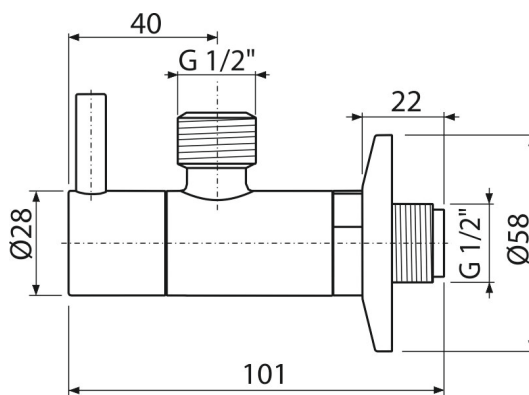

# ARV003B

Angle valve with a filter 1/2"×1/2", round, white

### Application

For installation on plaster  
For the connection of deck mounted faucet

### Order number, Logistic information

Code	EAN	Weight (piece   packing   palett)	Dimensions (piece   packing)	Quantity (packing   palett)
ARV003B	8595580567200	0,21   12,54   371,1 kg	150×45×65   390×240×300 mm	60   1680 pcs

### Technical specifications

- Hose connector G 1/2 "
- Thread G 1/2 "