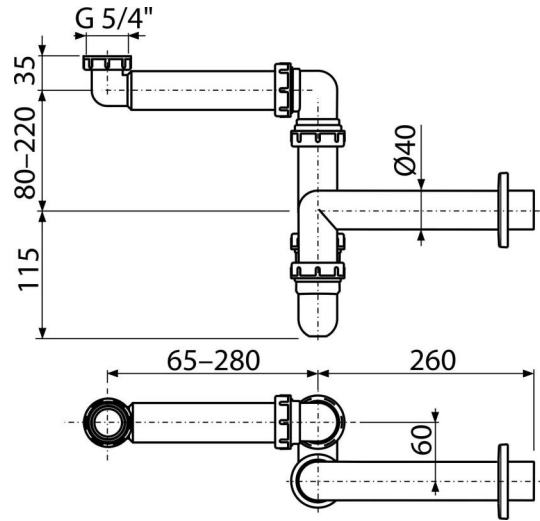

C434

Space-saving wash-basin trap DN40 with coupling nut 5/4"

Application

For wash-basin

To save space under the wash-basin

Features

- Material: polypropylene
- Connection to waste pipe $\varnothing 40$ mm

Scope of supply

- Nut to connect wash-basin waste 5/4"
- Plastic rosette
- Waste and trap body

Order number, Logistic information

| Code | EAN | Weight (piece packing palett) | Dimensions (piece packing) | Quantity (packing palett) |
|------|---------------|--------------------------------------|---------------------------------|--------------------------------|
| C434 | 8595580567231 | 0,40 3,98 131,5 kg | 330x90x210 590x240x390 mm | 10 280 pcs |

| Warranty | Customs code | Norms |
|-----------|--------------|--------|
| 2/3 years | 39229000 | EN 274 |

Technical specifications

- Flow rate 60 l/min
- Thermal resistance 95 °C
- Odour trap 64 mm