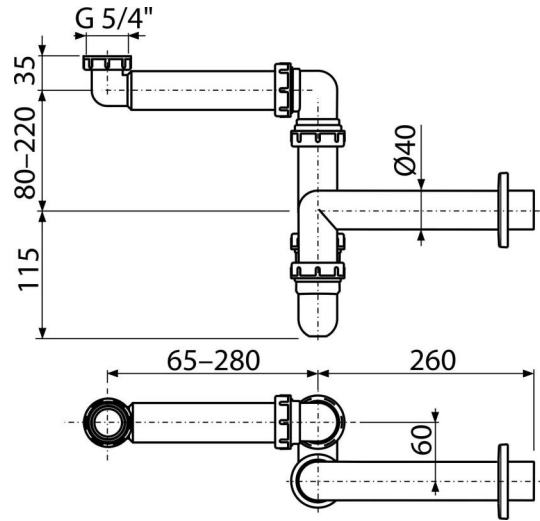

## C434

Space-saving wash-basin trap DN40 with coupling nut 5/4"

### Features

- Material: polypropylene
- Connection to waste pipe  $\varnothing 40$  mm

### Scope of supply

- Nut to connect wash-basin waste 5/4"
- Plastic rosette
- Waste and trap body

### Technical specifications

- Flow rate 60 l/min
- Thermal resistance 95 °C
- Odour trap 64 mm