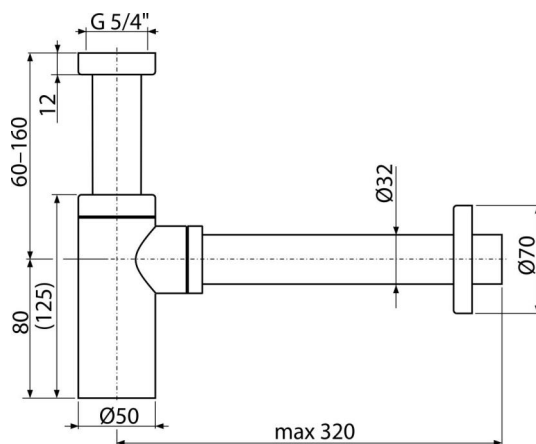

# A400B

Wash-basin trap DN32 DESIGN metal, round, white

### Features

- Material: brass with white-polished finish
- Connection to waste pipe Ø32 mm

### Scope of supply

- Nut to connect wash-basin waste 5/4"
- Metal rosette
- Waste and trap body under the plaster

### Order number, Logistic information

| Code  | EAN           | Weight<br>(piece   packing   palett) | Dimensions<br>(piece   packing) | Quantity<br>(packing   palett) |
|-------|---------------|--------------------------------------|---------------------------------|--------------------------------|
| A400B | 8595580567330 | 0,90   10,84   323,4 kg              | 330x150x70   590x390x240 mm     | 12   336 pcs                   |