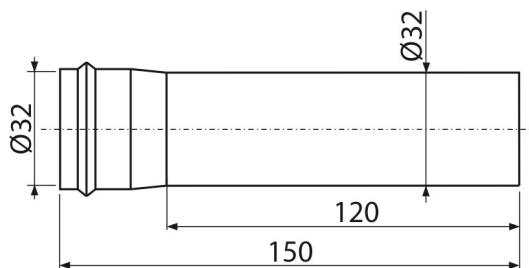

A4000B

Extension piece DN32, white

Application

For metal wash-basin wastes and traps

To extend the connection to the washbasin and waste

Features

- Compatible with metal traps Ø32
- Material: brass with white-polished finish

Scope of supply

- Extension pipe

Order number, Logistic information

Code	EAN	Weight (piece | packing | palett)	Dimensions (piece | packing)	Quantity (packing | palett)
A4000B	8595580567347	0,08 | 3,89 | 128,9 kg	155×40×40 | 590×240×390 mm	50 | 1400 pcs

Warranty

2/3 years *