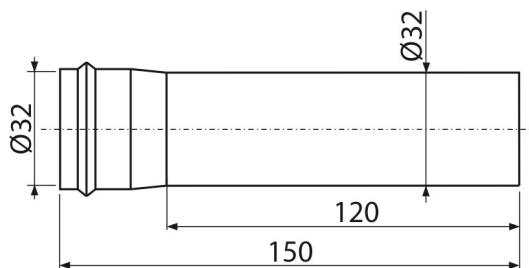

A4000B

Extension piece DN32, white

Application

For metal wash-basin wastes and traps

To extend the connection to the washbasin and waste

Features

- Compatible with metal traps Ø32
- Material: brass with white-polished finish

Scope of supply

- Extension pipe

Order number, Logistic information

Code	EAN	Weight (piece packing palett)	Dimensions (piece packing)	Quantity (packing palett)
A4000B	8595580567347	0,08 3,89 128,9 kg	155×40×40 590×240×390 mm	50 1400 pcs