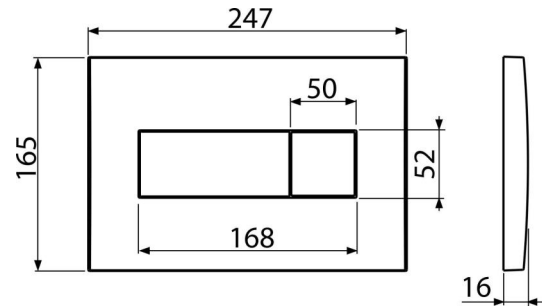

## C370

Flush plate for pre-wall installation systems, white

### Order number, Logistic information

Code	EAN	Weight (piece   packing   palett)	Dimensions (piece   packing)	Quantity (packing   palett)
C370	8595580568344	0,40   9,72   292,2 kg	250×40×175   595×245×395 mm	25   700 pcs