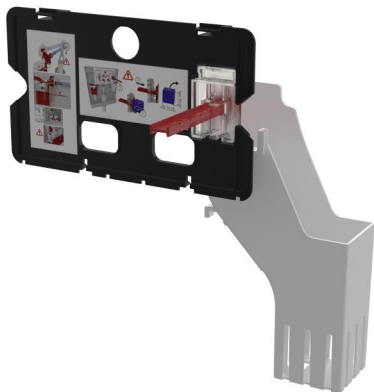

P169

Set for inserting WC tablets

Application

Cannot be used for remote or touch-free flushing
 Can not be used for pre-wall installation systems Slim
 For pre-wall installation systems and concealed WC cisterns
 For insertion of cleaning tablets into containers

Features

- The dispenser can be mounted additionally
- The dispenser is simply inserted into the cistern without a need of using any tools
- Simple tablet insertion into the cistern using the thrower
- Compatible with all Alca pre-wall installation systems and cisterns for building into solid walls
- Material: polypropylene, thermally and chemically resistant, longitudinally welded
- Suitable for all plastic flush plates Alca

Scope of supply

- Inner board - white
- Tablet thrower
- WC tablets dispenser

Order number, Logistic information

Code	EAN	Weight (piece packing palett)	Dimensions (piece packing)	Quantity (packing palett)
P169	8595580568405	0,19 4,51 146,3 kg	220x120x120 595x245x395 mm	24 672 pcs