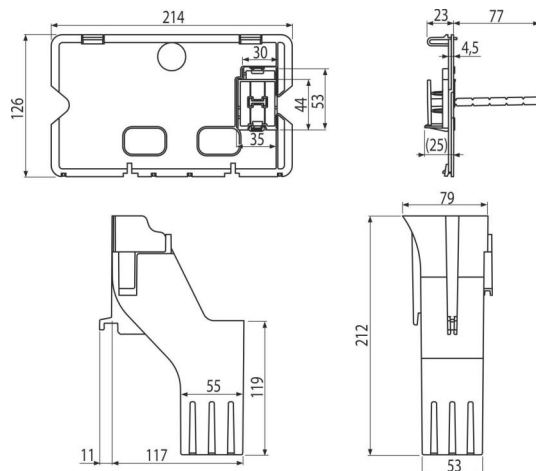

P169

Set for inserting WC tablets

Application

Cannot be used for remote or touch-free flushing
 Can not be used for pre-wall installation systems Slim
 For pre-wall installation systems and concealed WC cisterns
 For insertion of cleaning tablets into containers

Features

- The dispenser can be mounted additionally
- The dispenser is simply inserted into the cistern without a need of using any tools
- Simple tablet insertion into the cistern using the thrower
- Compatible with all Alca pre-wall installation systems and cisterns for building into solid walls
- Material: polypropylene, thermally and chemically resistant, longitudinally welded
- Suitable for all plastic flush plates Alca

Scope of supply

- Inner board - white
- Tablet thrower
- WC tablets dispenser

Order number, Logistic information

Code	EAN	Weight (piece packing palett)	Dimensions (piece packing)	Quantity (packing palett)
P169	8595580568405	0,19 4,51 146,3 kg	220x120x120 595x245x395 mm	24 672 pcs