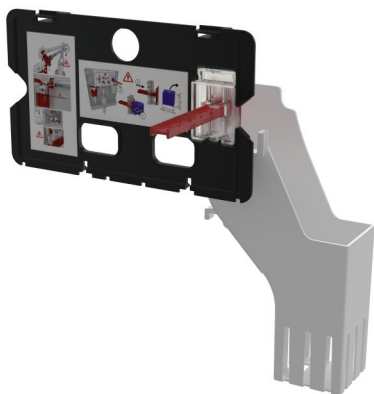

P169

Set for inserting WC tablets

Application

Cannot be used for remote or touch-free flushing
 Can not be used for pre-wall installation systems Slim
 For pre-wall installation systems and concealed WC cisterns
 For insertion of cleaning tablets into containers

Features

- The dispenser can be mounted additionally
- The dispenser is simply inserted into the cistern without a need of using any tools
- Simple tablet insertion into the cistern using the thrower
- Compatible with all Alca pre-wall installation systems and cisterns for building into solid walls
- Material: polypropylene, thermally and chemically resistant, longitudinally welded
- Suitable for all plastic flush plates Alca

Scope of supply

- Inner board - white
- Tablet thrower
- WC tablets dispenser

Order number, Logistic information

Code	EAN	Weight (piece packing palett)	Dimensions (piece packing)	Quantity (packing palett)
P169	8595580568405	0,19 4,51 146,3 kg	220x120x120 595x245x395 mm	24 672 pcs