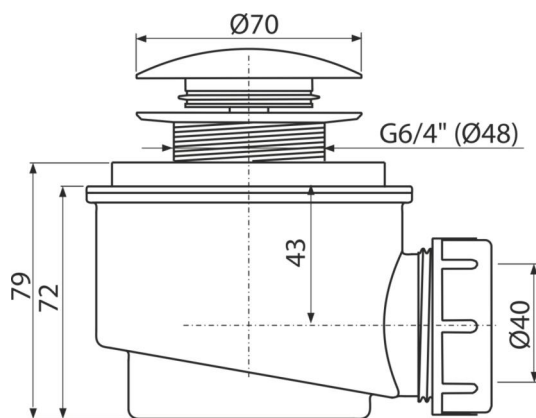

# A465B-50

Shower waste and trap CLICK/CLACK, small plug, white-polished

### Application

To drain the water from the shower trays  
For shower trays with a drain outlet Ø50 mm

### Features

- Color: white-polished
- Material: brass with white-polished finish
- Material: polypropylene, thermally and chemically resistant, longitudinally welded
- Waste can be connected using elbow A52
- Self-cleaning design of trap
- Building height 79 mm
- Easy clean CLICK/CLACK
- Closing waste by CLICK/CLACK

### Order number, Logistic information

Code	EAN	Weight (piece   packing   palett)	Dimensions (piece   packing)	Quantity (packing   palett)
A465B-50	8595580570910	50 mm 0,46   13,86   408,1 kg	125×105×105   595×245×395 mm	30   840 pcs